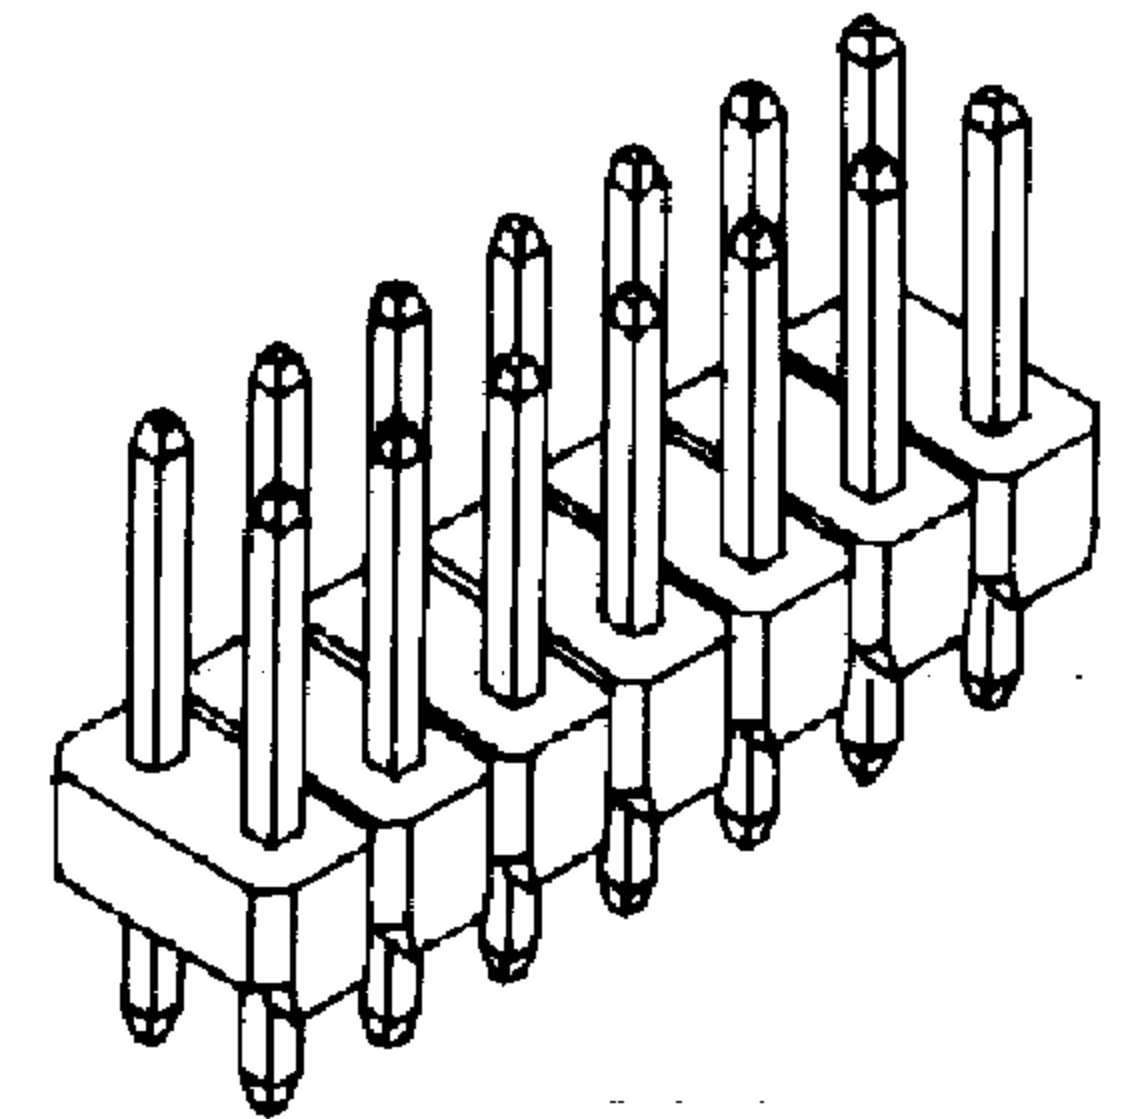

.100" (2,54mm) Center Headers

25410WMS-N Series Dual Row Straight Header

- Glass fiber polyester UL 94V-0
- .025" (0.64mm) straight square wire pins
- Various pin lengths available
- 4-80 circuits available
- Mates with 25403H 25410WF series housing
- Applicable PC board thickness: .063" (1.6mm)

Recommended P.C. Board Hole Layout

Dimensional Information - in. (mm)

Circuits	Dim. A	Dim. B	Circuits	Dim. A	Dim. B	Circuits	Dim. A	Dim. B
4	.100 (2.54)	.200 (5.08)	30	1.400 (35.56)	1.500 (38.10)	56	2.700 (68.58)	2.800 (71.12)
6	.200 (5.08)	.300 (7.62)	32	1.500 (38.10)	1.600 (40.64)	58	2.800 (71.12)	2.900 (73.66)
8	.300 (7.62)	.400 (10.16)	34	1.600 (40.64)	1.700 (43.18)	60	2.900 (73.66)	3.000 (76.20)
10	.400 (10.16)	.500 (12.70)	36	1.700 (43.18)	1.800 (45.72)	62	3.000 (76.20)	3.100 (78.74)
12	.500 (12.70)	.600 (15.24)	38	1.800 (45.72)	1.900 (48.26)	64	3.100 (78.74)	3.200 (81.28)
14	.600 (15.24)	.700 (17.78)	40	1.900 (48.26)	2.000 (50.80)	66	3.200 (81.28)	3.300 (83.82)
16	.700 (17.78)	.800 (20.32)	42	2.000 (50.80)	2.100 (53.34)	68	3.300 (83.82)	3.400 (86.36)
18	.800 (20.32)	.900 (22.86)	44	2.100 (53.34)	2.200 (55.88)	70	3.400 (86.36)	3.500 (88.90)
20	.900 (22.86)	1.000 (25.40)	46	2.200 (55.88)	2.300 (58.42)	72	3.500 (88.90)	3.600 (91.44)
22	1.000 (25.40)	1.100 (27.94)	48	2.300 (58.42)	2.400 (60.96)	74	3.600 (91.44)	3.700 (93.98)
24	1.100 (27.94)	1.200 (30.48)	50	2.400 (60.96)	2.500 (63.50)	76	3.700 (93.98)	3.800 (96.52)
26	1.200 (30.48)	1.300 (33.02)	52	2.500 (63.50)	2.600 (66.04)	78	3.800 (96.52)	3.900 (99.06)
28	1.300 (33.02)	1.400 (35.56)	54	2.600 (66.04)	2.700 (68.58)	80	3.900 (99.06)	4.000 (101.60)

25410WMR1-N Series Dual Row Right Angle Header

- Glass fiber polyester UL 94V-0
- .025" (0.64mm) right angle square wire pins
- Various pin lengths available
- 4-80 circuits available
- Mates with 25403H 25410WF housing
- Applicable PC board thickness: .063" (1.6mm)

Recommended P.C. Board Hole Layout