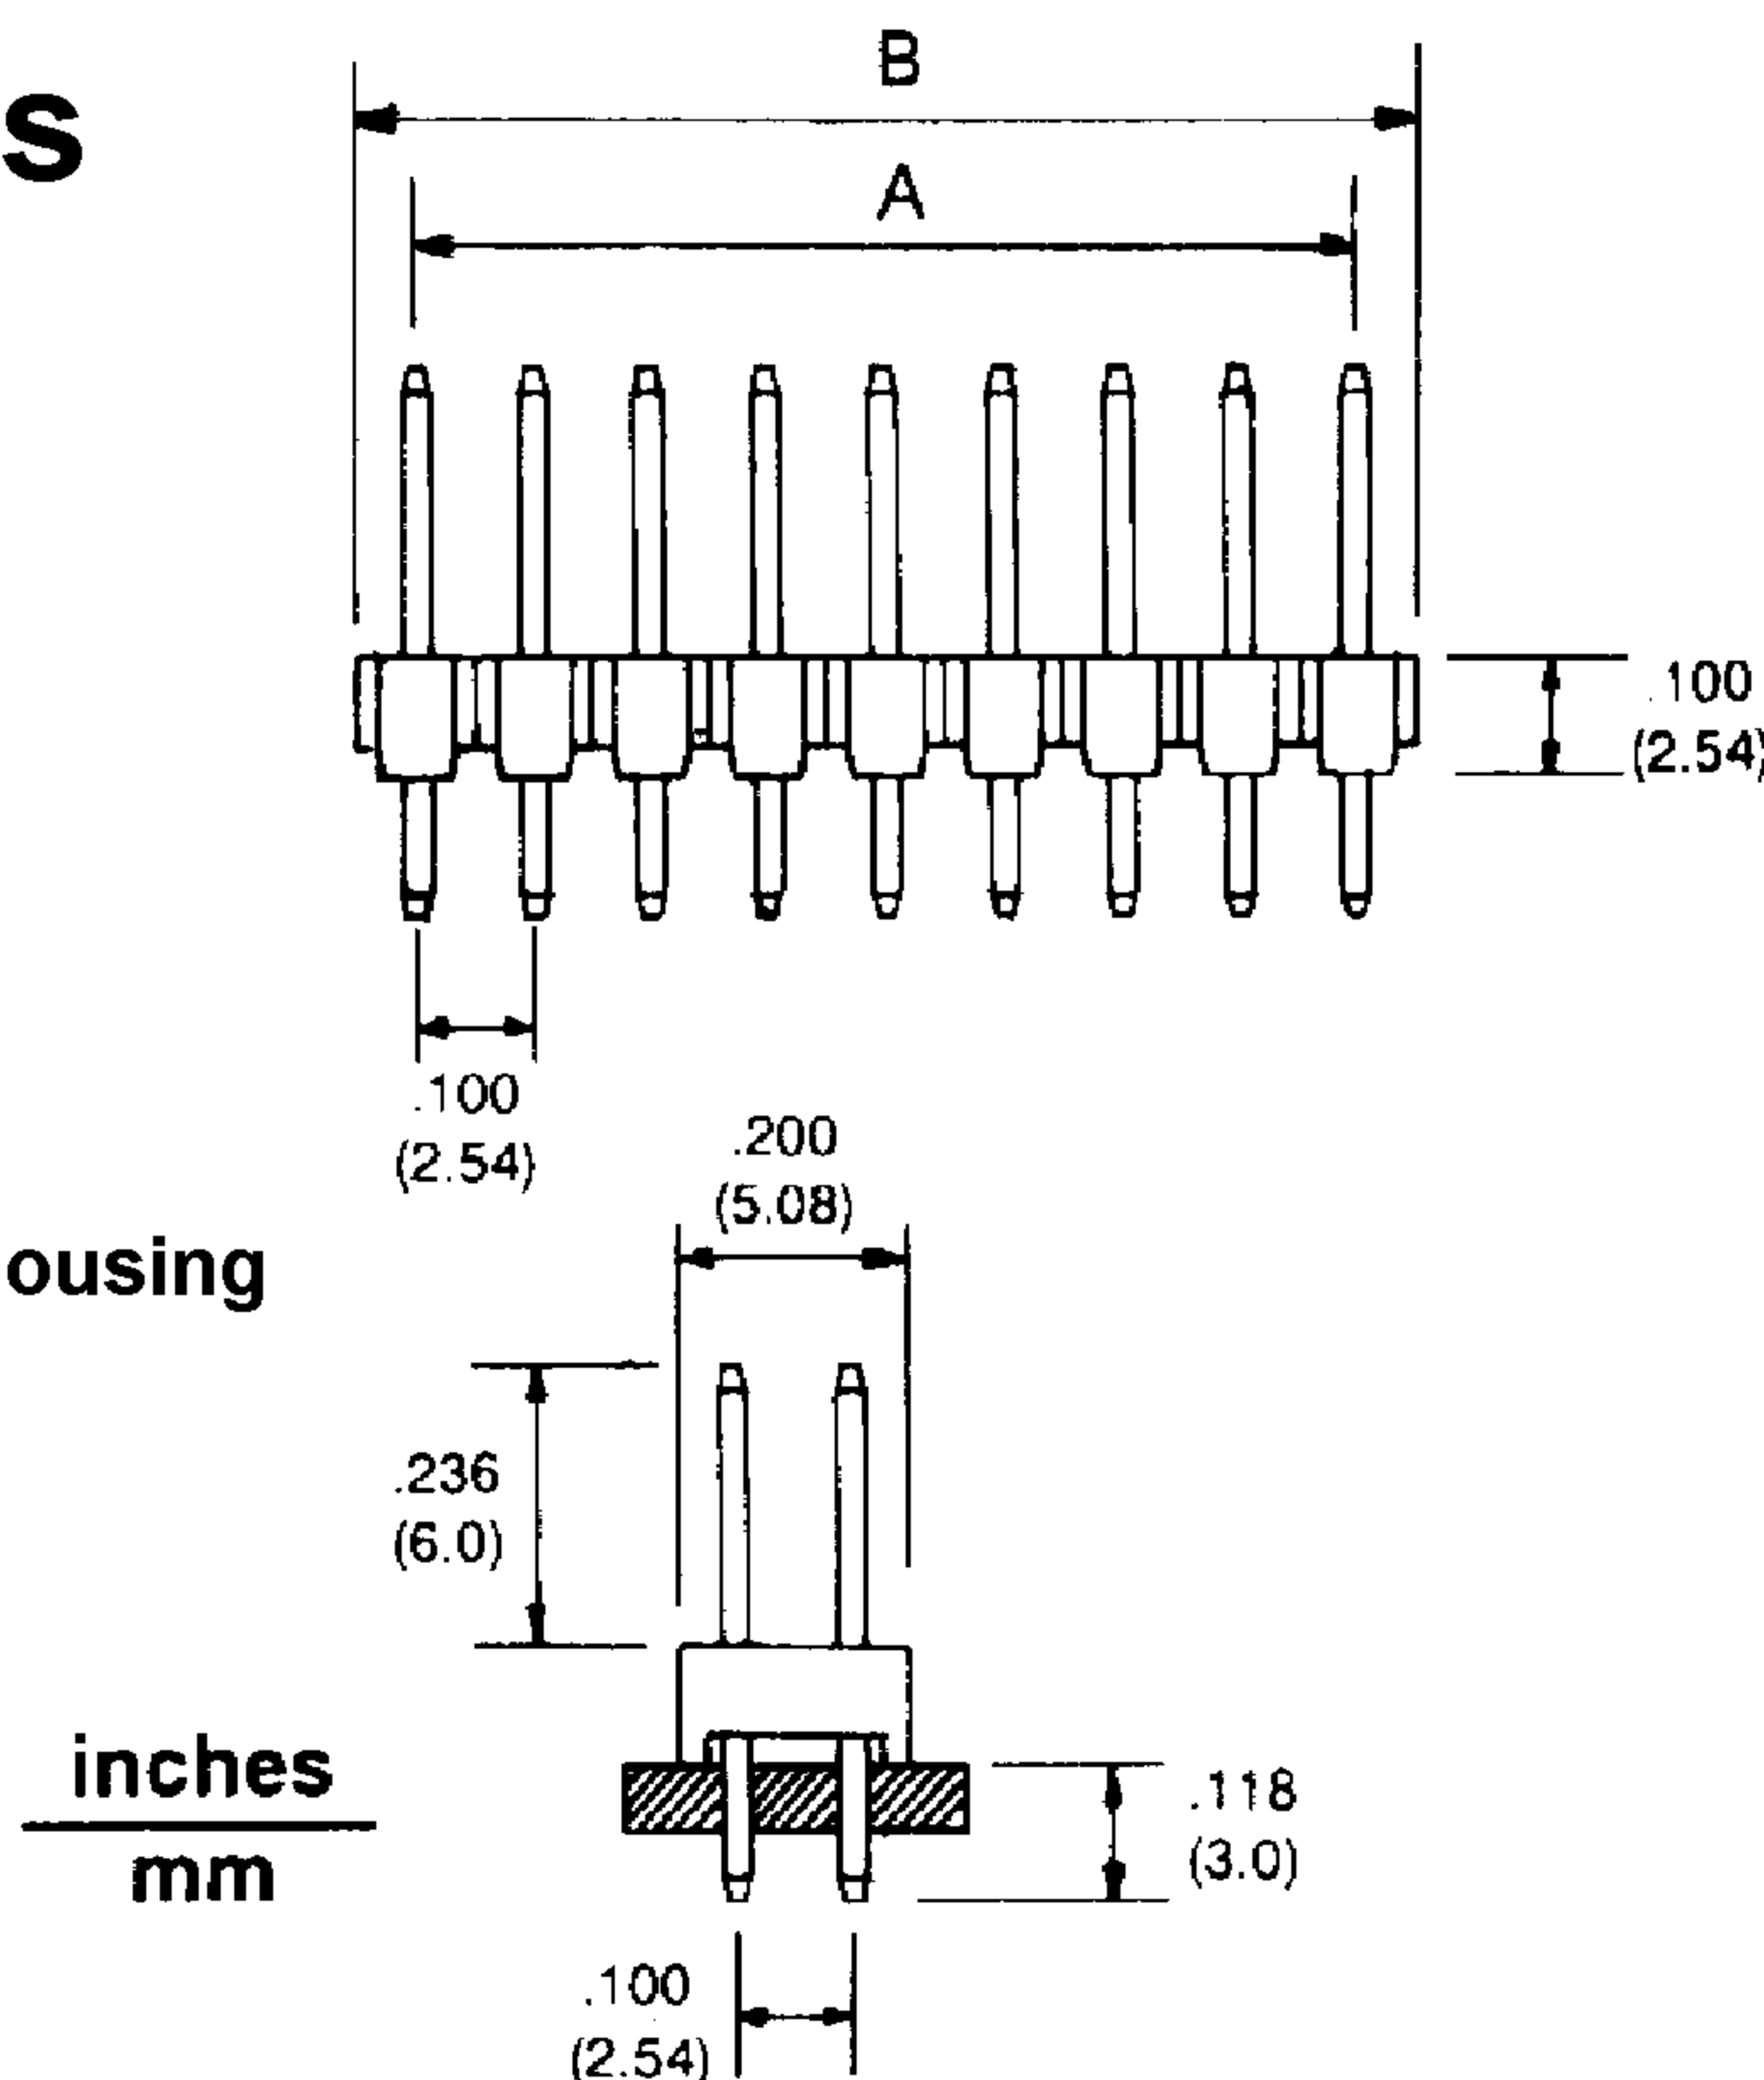

.100" (2,54mm) Center Headers

25410WMS-N Series Dual Row Straight Header

- Glass fiber polyester UL 94V-0
- .025" (0.64mm) straight square wire pins
- Various pin lengths available
- 4-80 circuits available
- Mates with 25403H 25410WF series housing
- Applicable PC board thickness: .063" (1.6mm)

Recommended P.C. Board Hole Layout

Dimensional Information - in. (mm)

Circuits	Dim. A	Dim. B	Circuits	Dim. A	Dim. B	Circuits	Dim. A	Dim. B
4	.100 (2.54)	.200 (5.08)	30	1.400 (35.56)	1.500 (38.10)	56	2.700 (68.58)	2.800 (71.12)
6	.200 (5.08)	.300 (7.62)	32	1.500 (38.10)	1.600 (40.64)	58	2.800 (71.12)	2.900 (73.66)
8	.300 (7.62)	.400 (10.16)	34	1.600 (40.64)	1.700 (43.18)	60	2.900 (73.66)	3.000 (76.20)
10	.400 (10.16)	.500 (12.70)	36	1.700 (43.18)	1.800 (45.72)	62	3.000 (76.20)	3.100 (78.74)
12	.500 (12.70)	.600 (15.24)	38	1.800 (45.72)	1.900 (48.26)	64	3.100 (78.74)	3.200 (81.28)
14	.600 (15.24)	.700 (17.78)	40	1.900 (48.26)	2.000 (50.80)	66	3.200 (81.28)	3.300 (83.82)
16	.700 (17.78)	.800 (20.32)	42	2.000 (50.80)	2.100 (53.34)	68	3.300 (83.82)	3.400 (86.36)
18	.800 (20.32)	.900 (22.86)	44	2.100 (53.34)	2.200 (55.88)	70	3.400 (86.36)	3.500 (88.90)
20	.900 (22.86)	1.000 (25.40)	46	2.200 (55.88)	2.300 (58.42)	72	3.500 (88.90)	3.600 (91.44)
22	1.000 (25.40)	1.100 (27.94)	48	2.300 (58.42)	2.400 (60.96)	74	3.600 (91.44)	3.700 (93.98)
24	1.100 (27.94)	1.200 (30.48)	50	2.400 (60.96)	2.500 (63.50)	76	3.700 (93.98)	3.800 (96.52)
26	1.200 (30.48)	1.300 (33.02)	52	2.500 (63.50)	2.600 (66.04)	78	3.800 (96.52)	3.900 (99.06)
28	1.300 (33.02)	1.400 (35.56)	54	2.600 (66.04)	2.700 (68.58)	80	3.900 (99.06)	4.000 (101.60)

25410WMR1-N Series Dual Row Right Angle Header

- Glass fiber polyester UL 94V-0
- .025" (0.64mm) right angle square wire pins
- Various pin lengths available
- 4-80 circuits available
- Mates with 25403H 25410WF housing
- Applicable PC board thickness: .063" (1.6mm)

Recommended P.C. Board Hole Layout