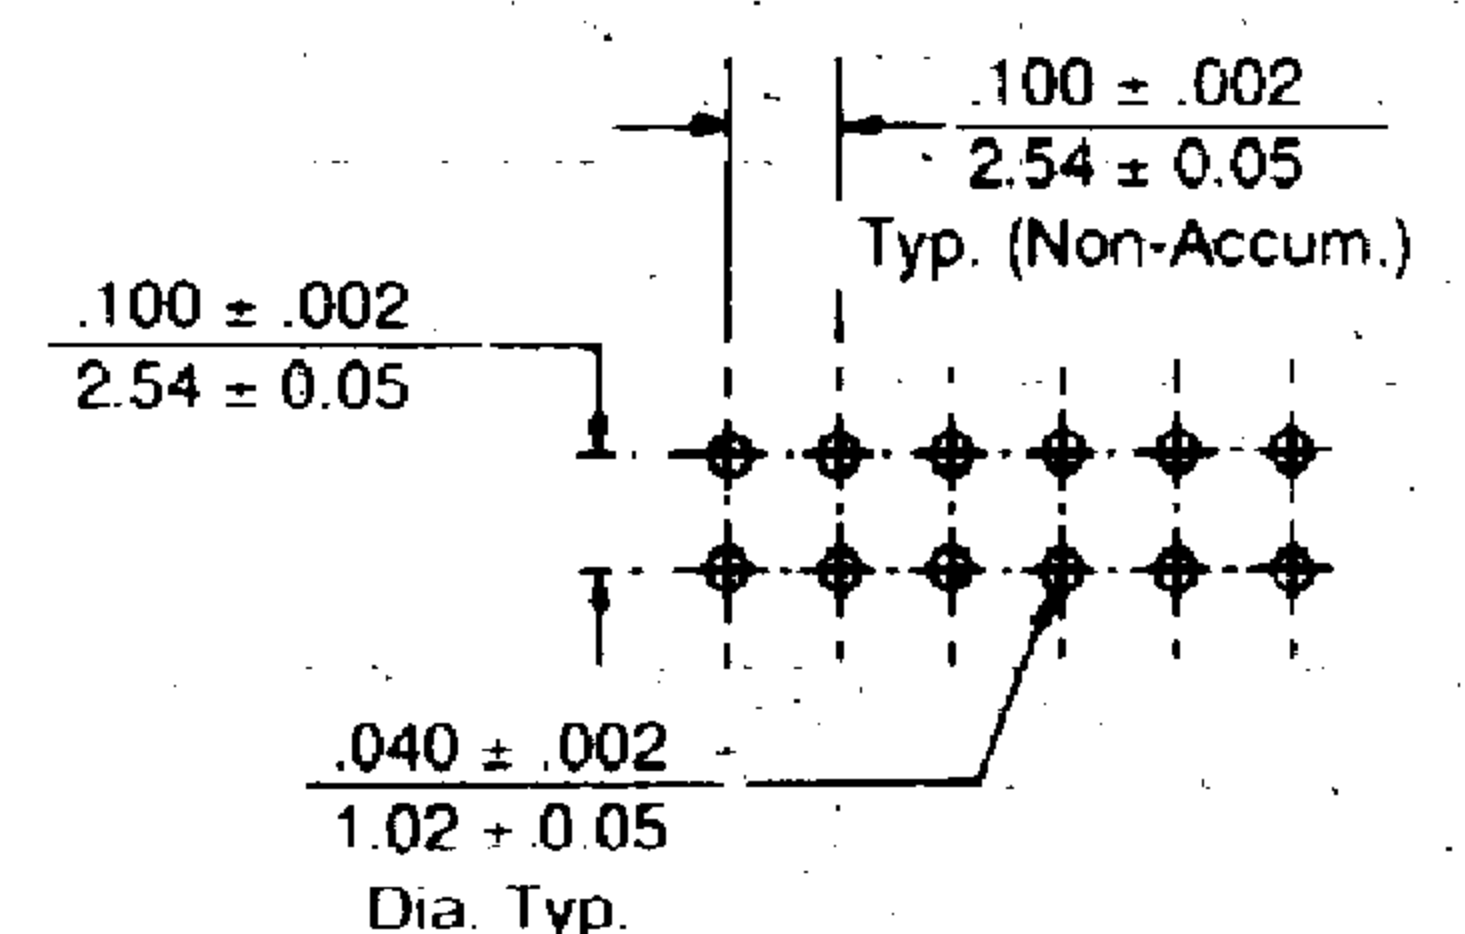

.100" (2,54mm) Center Headers

25410WMS-N Series Dual Row Straight Header

- Glass fiber polyester UL 94V-0
- .025" (0.64mm) straight square wire pins
- Various pin lengths available
- 4-80 circuits available
- Mates with 25403H 25410WF series housing
- Applicable PC board thickness: .063" (1.6mm)

Recommended P.C. Board Hole Layout

Dimensional Information - in. (mm)

Circuits	Dim. A	Dim. B	Circuits	Dim. A	Dim. B	Circuits	Dim. A	Dim. B
4	.100 (2.54)	.200 (5.08)	30	1.400 (35.56)	1.500 (38.10)	56	2.700 (68.58)	2.800 (71.12)
6	.200 (5.08)	.300 (7.62)	32	1.500 (38.10)	1.600 (40.64)	58	2.800 (71.12)	2.900 (73.66)
8	.300 (7.62)	.400 (10.16)	34	1.600 (40.64)	1.700 (43.18)	60	2.900 (73.66)	3.000 (76.20)
10	.400 (10.16)	.500 (12.70)	36	1.700 (43.18)	1.800 (45.72)	62	3.000 (76.20)	3.100 (78.74)
12	.500 (12.70)	.600 (15.24)	38	1.800 (45.72)	1.900 (48.26)	64	3.100 (78.74)	3.200 (81.28)
14	.600 (15.24)	.700 (17.78)	40	1.900 (48.26)	2.000 (50.80)	66	3.200 (81.28)	3.300 (83.82)
16	.700 (17.78)	.800 (20.32)	42	2.000 (50.80)	2.100 (53.34)	68	3.300 (83.82)	3.400 (86.36)
18	.800 (20.32)	.900 (22.86)	44	2.100 (53.34)	2.200 (55.88)	70	3.400 (86.36)	3.500 (88.90)
20	.900 (22.86)	1.000 (25.40)	46	2.200 (55.88)	2.300 (58.42)	72	3.500 (88.90)	3.600 (91.44)
22	1.000 (25.40)	1.100 (27.94)	48	2.300 (58.42)	2.400 (60.96)	74	3.600 (91.44)	3.700 (93.98)
24	1.100 (27.94)	1.200 (30.48)	50	2.400 (60.96)	2.500 (63.50)	76	3.700 (93.98)	3.800 (96.52)
26	1.200 (30.48)	1.300 (33.02)	52	2.500 (63.50)	2.600 (66.04)	78	3.800 (96.52)	3.900 (99.06)
28	1.300 (33.02)	1.400 (35.56)	54	2.600 (66.04)	2.700 (68.58)	80	3.900 (99.06)	4.000 (101.60)

25410WMR1-N Series Dual Row Right Angle Header

- Glass fiber polyester UL 94V-0
- .025" (0.64mm) right angle square wire pins
- Various pin lengths available
- 4-80 circuits available
- Mates with 25403H 25410WF housing
- Applicable PC board thickness: .063" (1.6mm)