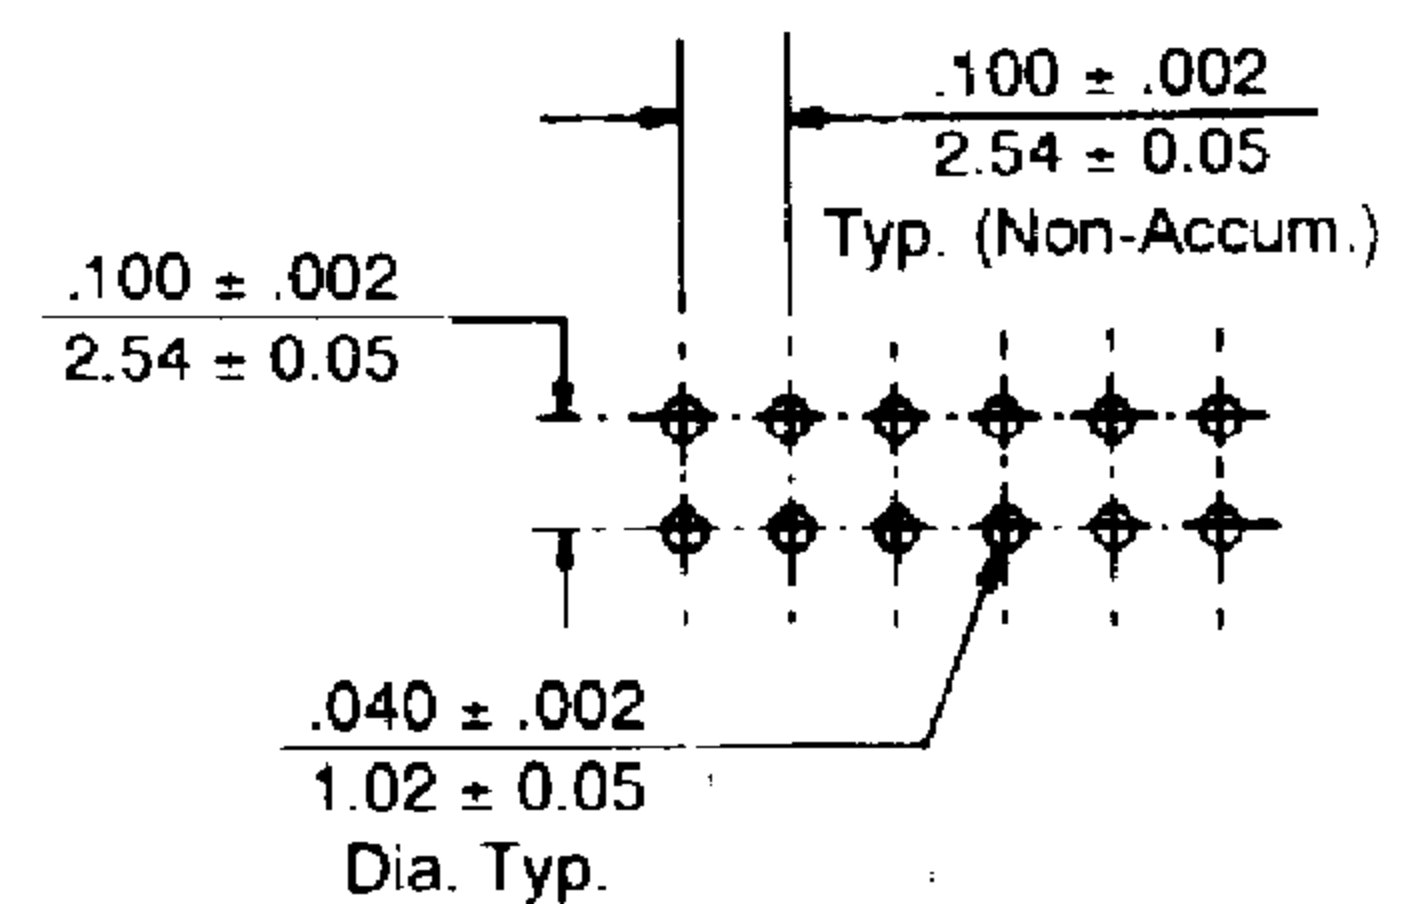

.100" (2,54mm) Center Headers

25410WMS-N Series Dual Row Straight Header

- Glass fiber polyester UL 94V-0
- .025" (0.64mm) straight square wire pins
- Various pin lengths available
- 4-80 circuits available
- Mates with 25403H 25410WF series housing
- Applicable PC board thickness: .063" (1.6mm)

Recommended P.C. Board Hole Layout

Dimensional Information - in. (mm)

Circuits	Dim. A	Dim. B	Circuits	Dim. A	Dim. B	Circuits	Dim. A	Dim. B
4	.100 (2.54)	.200 (5.08)	30	1.400 (35.56)	1.500 (38.10)	56	2.700 (68.58)	2.800 (71.12)
6	.200 (5.08)	.300 (7.62)	32	1.500 (38.10)	1.600 (40.64)	58	2.800 (71.12)	2.900 (73.66)
8	.300 (7.62)	.400 (10.16)	34	1.600 (40.64)	1.700 (43.18)	60	2.900 (73.66)	3.000 (76.20)
10	.400 (10.16)	.500 (12.70)	36	1.700 (43.18)	1.800 (45.72)	62	3.000 (76.20)	3.100 (78.74)
12	.500 (12.70)	.600 (15.24)	38	1.800 (45.72)	1.900 (48.26)	64	3.100 (78.74)	3.200 (81.28)
14	.600 (15.24)	.700 (17.78)	40	1.900 (48.26)	2.000 (50.80)	66	3.200 (81.28)	3.300 (83.82)
16	.700 (17.78)	.800 (20.32)	42	2.000 (50.80)	2.100 (53.34)	68	3.300 (83.82)	3.400 (86.36)
18	.800 (20.32)	.900 (22.86)	44	2.100 (53.34)	2.200 (55.88)	70	3.400 (86.36)	3.500 (88.90)
20	.900 (22.86)	1.000 (25.40)	46	2.200 (55.88)	2.300 (58.42)	72	3.500 (88.90)	3.600 (91.44)
22	1.000 (25.40)	1.100 (27.94)	48	2.300 (58.42)	2.400 (60.96)	74	3.600 (91.44)	3.700 (93.98)
24	1.100 (27.94)	1.200 (30.48)	50	2.400 (60.96)	2.500 (63.50)	76	3.700 (93.98)	3.800 (96.52)
26	1.200 (30.48)	1.300 (33.02)	52	2.500 (63.50)	2.600 (66.04)	78	3.800 (96.52)	3.900 (99.06)
28	1.300 (33.02)	1.400 (35.56)	54	2.600 (66.04)	2.700 (68.58)	80	3.900 (99.06)	4.000 (101.60)

25410WMR1-N Series Dual Row Right Angle Header

- Glass fiber polyester UL 94V-0
- .025" (0.64mm) right angle square wire pins
- Various pin lengths available
- 4-80 circuits available
- Mates with 25403H 25410WF housing
- Applicable PC board thickness: .063" (1.6mm)

Recommended P.C. Board Hole Layout