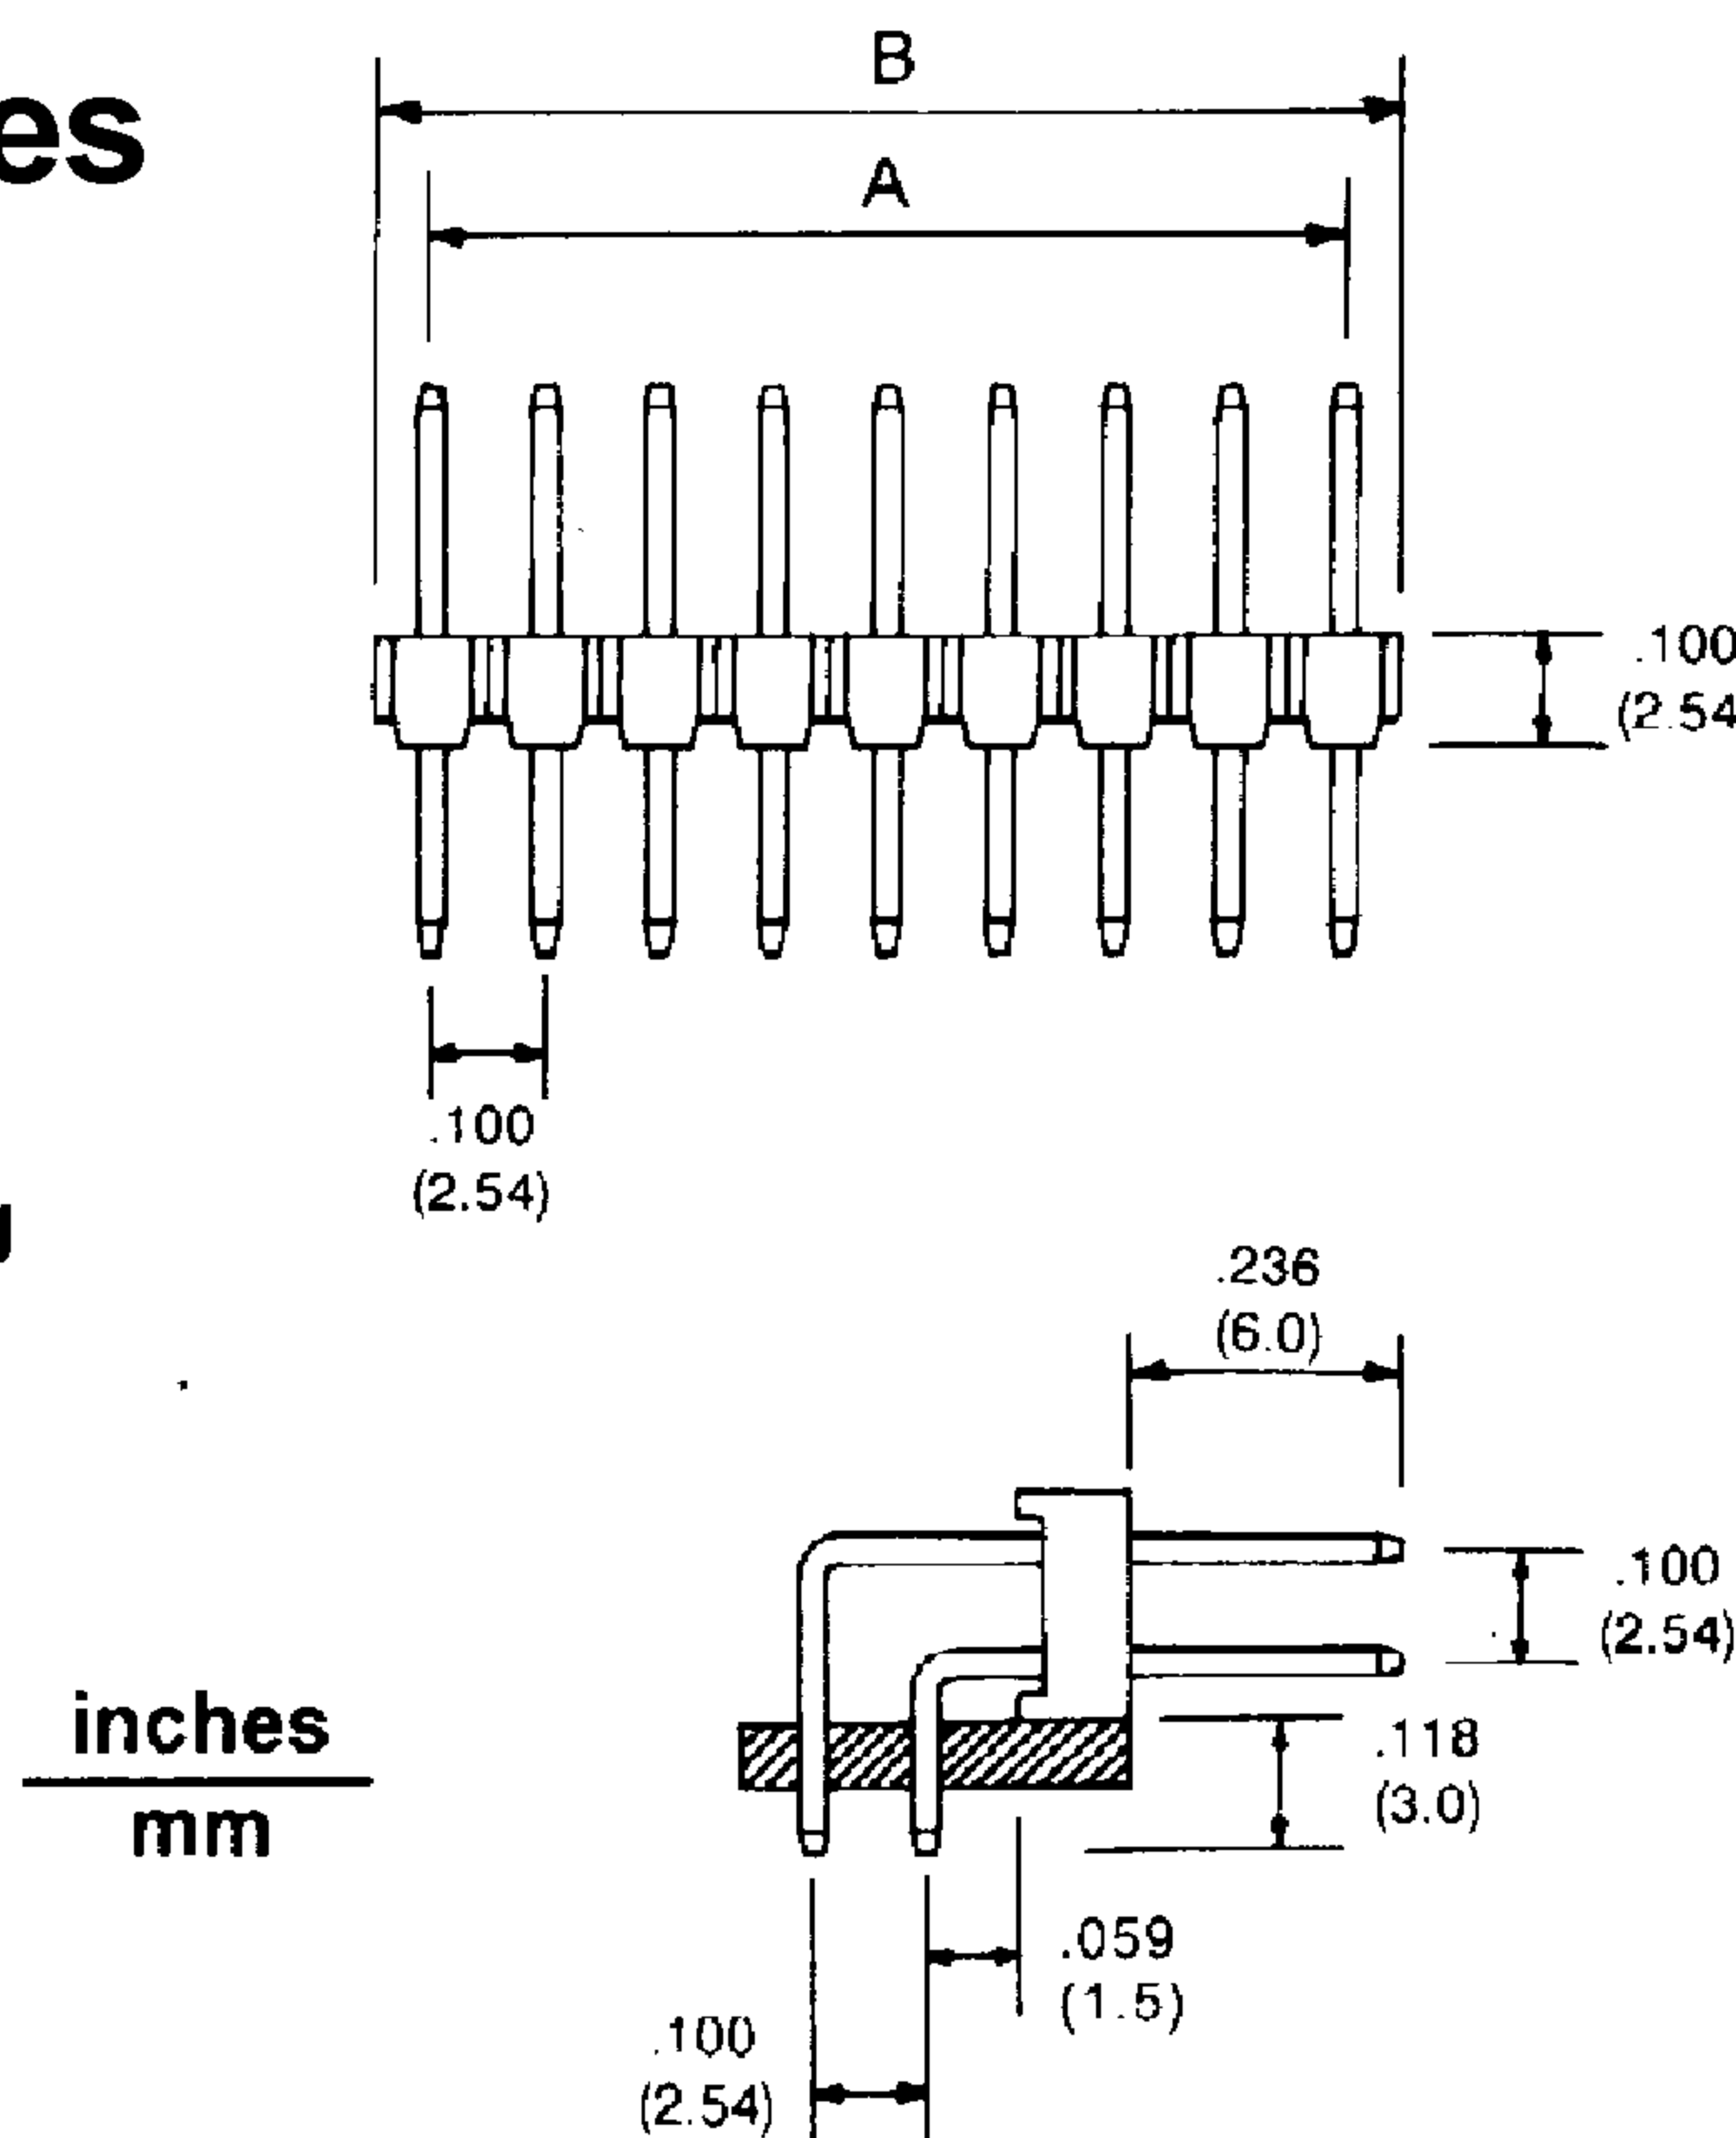

.100" (2,54mm) Center Headers

25410WMS-N Series Dual Row Straight Header

- Glass fiber polyester UL 94V-0
- .025" (0.64mm) straight square wire pins
- Various pin lengths available
- 4-80 circuits available
- Mates with 25403H 25410WF series housing
- Applicable PC board thickness: .063" (1.6mm)

Recommended P.C. Board Hole Layout

Dimensional Information - in. (mm)

Circuits	Dim. A	Dim. B	Circuits	Dim. A	Dim. B	Circuits	Dim. A	Dim. B
4	.100 (2.54)	.200 (5.08)	30	1.400 (35.56)	1.500 (38.10)	56	2.700 (68.58)	2.800 (71.12)
6	.200 (5.08)	.300 (7.62)	32	1.500 (38.10)	1.600 (40.64)	58	2.800 (71.12)	2.900 (73.66)
8	.300 (7.62)	.400 (10.16)	34	1.600 (40.64)	1.700 (43.18)	60	2.900 (73.66)	3.000 (76.20)
10	.400 (10.16)	.500 (12.70)	36	1.700 (43.18)	1.800 (45.72)	62	3.000 (76.20)	3.100 (78.74)
12	.500 (12.70)	.600 (15.24)	38	1.800 (45.72)	1.900 (48.26)	64	3.100 (78.74)	3.200 (81.28)
14	.600 (15.24)	.700 (17.78)	40	1.900 (48.26)	2.000 (50.80)	66	3.200 (81.28)	3.300 (83.82)
16	.700 (17.78)	.800 (20.32)	42	2.000 (50.80)	2.100 (53.34)	68	3.300 (83.82)	3.400 (86.36)
18	.800 (20.32)	.900 (22.86)	44	2.100 (53.34)	2.200 (55.88)	70	3.400 (86.36)	3.500 (88.90)
20	.900 (22.86)	1.000 (25.40)	46	2.200 (55.88)	2.300 (58.42)	72	3.500 (88.90)	3.600 (91.44)
22	1.000 (25.40)	1.100 (27.94)	48	2.300 (58.42)	2.400 (60.96)	74	3.600 (91.44)	3.700 (93.98)
24	1.100 (27.94)	1.200 (30.48)	50	2.400 (60.96)	2.500 (63.50)	76	3.700 (93.98)	3.800 (96.52)
26	1.200 (30.48)	1.300 (33.02)	52	2.500 (63.50)	2.600 (66.04)	78	3.800 (96.52)	3.900 (99.06)
28	1.300 (33.02)	1.400 (35.56)	54	2.600 (66.04)	2.700 (68.58)	80	3.900 (99.06)	4.000 (101.60)

25410WMR1-N Series Dual Row Right Angle Header

- Glass fiber polyester UL 94V-0
- .025" (0.64mm) right angle square wire pins
- Various pin lengths available
- 4-80 circuits available
- Mates with 25403H 25410WF housing
- Applicable PC board thickness: .063" (1.6mm)

Recommended P.C. Board Hole Layout