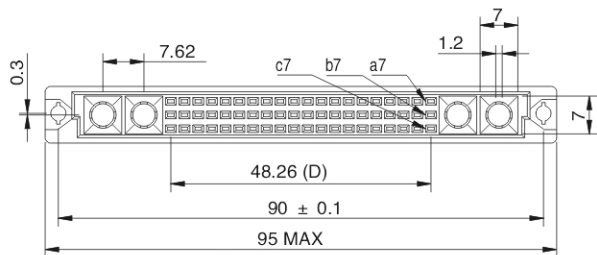

Vertical Female Type M Press-Fit Connectors

Option:

- Coded connectors
- Variations
- Please refer to page 46 for complete part number coding
- Other variations, please consult factory

Dimensions

78 SIGNAL CONTACT

60 SIGNAL CONTACT

42 SIGNAL CONTACT

24 SIGNAL CONTACT

Recommended P.C.B. layout

Contact arrangement View from termination side

78+2

60+4

42+6

24+8

Dimensions shown are for reference purpose only, All dimensions are in millimeters unless otherwise specified.