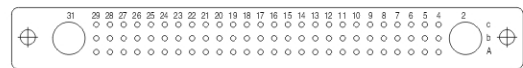

60 SIGNAL CONTACT

42 SIGNAL CONTACT

24 SIGNAL CONTACT

Recommended P.C.B. layout

Contact arrangement View from termination side

78+2

60+4

42+6

24+8

Dimensions shown are for reference purpose only, All dimensions are in millimeters unless otherwise specified.