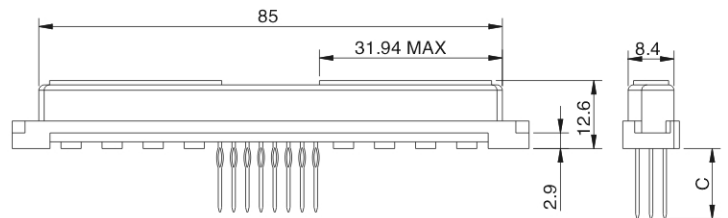

60 SIGNAL CONTACT

42 SIGNAL CONTACT

24 SIGNAL CONTACT

Recommended P.C.B. layout

Contact arrangement View from termination side

78+2

60+4

42+6

24+8

Dimensions shown are for reference purpose only, All dimensions are in millimeters unless otherwise specified.