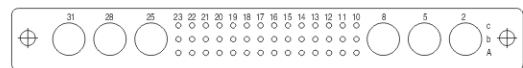

60 SIGNAL CONTACT

42 SIGNAL CONTACT

24 SIGNAL CONTACT

Recommended P.C.B. layout

Contact arrangement View from termination side

78+2

60+4

42+6

24+8

Dimensions shown are for reference purpose only, All dimensions are in millimeters unless otherwise specified.