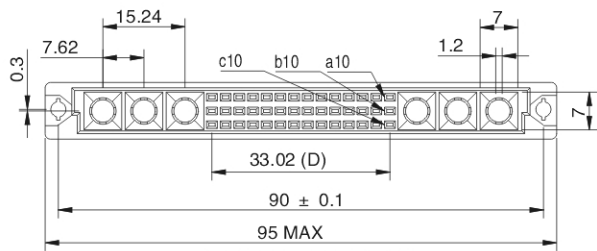

Vertical Female Type M Press-Fit Connectors

Option:

- Coded connectors
- Variations
- Please refer to page 46 for complete part number coding
- Other variations, please consult factory

Dimensions

78 SIGNAL CONTACT

60 SIGNAL CONTACT

42 SIGNAL CONTACT

24 SIGNAL CONTACT

Recommended P.C.B. layout

Contact arrangement View from termination side

78+2

60+4

42+6

24+8

Dimensions shown are for reference purpose only, All dimensions are in millimeters unless otherwise specified.