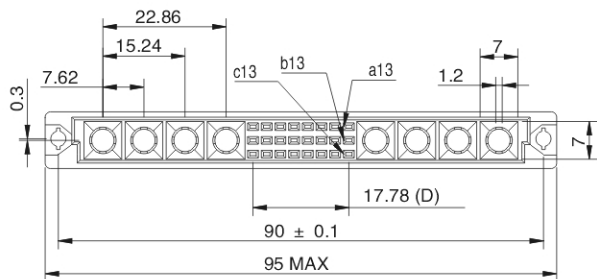

Vertical Female Type M Press-Fit Connectors

Option:

- Coded connectors
- Variations
- Please refer to page 46 for complete part number coding
- Other variations, please consult factory

Dimensions

78 SIGNAL CONTACT

60 SIGNAL CONTACT

42 SIGNAL CONTACT

24 SIGNAL CONTACT

Recommended P.C.B. layout

Contact arrangement View from termination side

78+2

60+4

42+6

24+8

Dimensions shown are for reference purpose only, All dimensions are in millimeters unless otherwise specified.