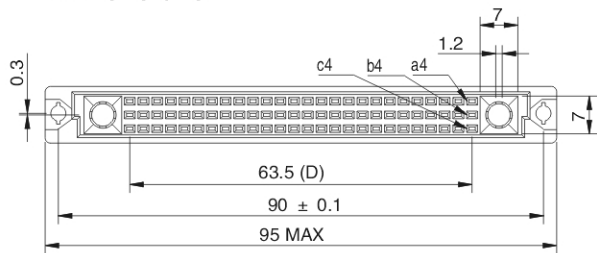

Vertical Female Type M Press-Fit Connectors

Option:

- Coded connectors
- Variations
- Please refer to page 46 for complete part number coding
- Other variations, please consult factory

Dimensions

78 SIGNAL CONTACT

60 SIGNAL CONTACT

42 SIGNAL CONTACT

24 SIGNAL CONTACT

Recommended P.C.B. layout

Contact arrangement View from termination side

78+2

60+4

42+6

24+8

Dimensions shown are for reference purpose only, All dimensions are in millimeters unless otherwise specified.