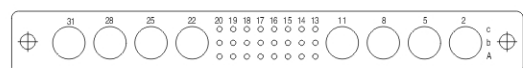

60 SIGNAL CONTACT

42 SIGNAL CONTACT

24 SIGNAL CONTACT

Recommended P.C.B. layout

Contact arrangement View from termination side

78+2

60+4

42+6

24+8

Dimensions shown are for reference purpose only, All dimensions are in millimeters unless otherwise specified.