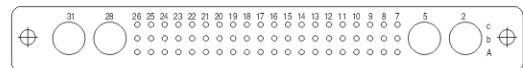

60 SIGNAL CONTACT

42 SIGNAL CONTACT

24 SIGNAL CONTACT

Recommended P.C.B. layout

Contact arrangement View from termination side

78+2

60+4

42+6

24+8

Dimensions shown are for reference purpose only, All dimensions are in millimeters unless otherwise specified.