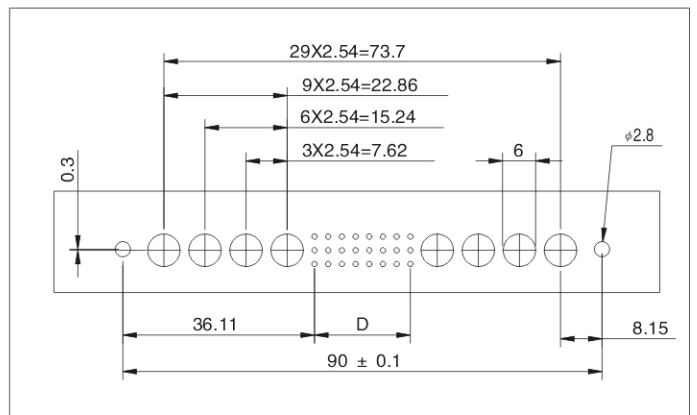

60 SIGNAL CONTACT

42 SIGNAL CONTACT

24 SIGNAL CONTACT

Recommended P.C.B. layout

Contact arrangement View from termination side

78+2

60+4

42+6

24+8

Dimensions shown are for reference purpose only, All dimensions are in millimeters unless otherwise specified.