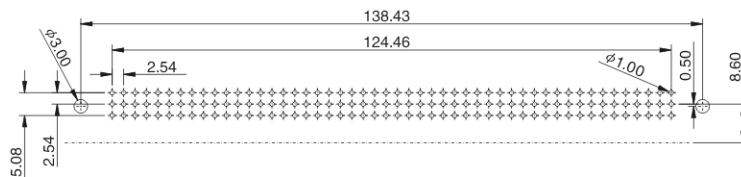

Vertical Female Type R Connectors 150 Position

Option:

- HOUSING:PPS,UL94-V0,COLOR :BLACK .
- CONTACT:PHOSPHOR BRONZE
- Please refer to page 46 for complete part number coding
- Connector with through threaded hole mounting method
- Other variations, please consult factory

Dimensions

Recommended P.C.B. layout

Ordering Information

NO. OF CONTACTS		150
POSITION		a+b+c
TERMINATION	QUALITY	PART NUMBER
3.50 mm	II	131-1-150-6-25-20
3.50 mm	III	131-1-150-6-25-10

Dimensions shown are for reference purpose only, All dimensions are in millimeters unless otherwise specified.