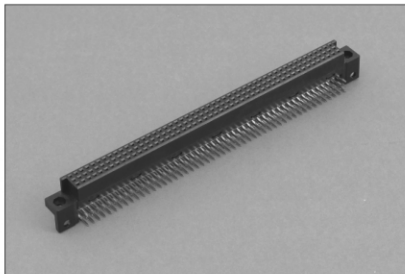

Vertical Female Type R Connectors 150 Position

Option:

- HOUSING:PPS,UL94-V0,COLOR :BLACK .
- CONTACT:PHOSPHOR BRONZE
- Please refer to page 46 for complete part number coding
- Connector with through threaded hole mounting method
- Other variations, please consult factory

Dimensions

Recommended P.C.B. layout

Ordering Information

NO. OF CONTACTS		150
POSITION		a+b+c
TERMINATION	QUALITY	PART NUMBER
3.50 mm	II	131-1-150-6-25-20
3.50 mm	III	131-1-150-6-25-10

Dimensions shown are for reference purpose only, All dimensions are in millimeters unless otherwise specified.