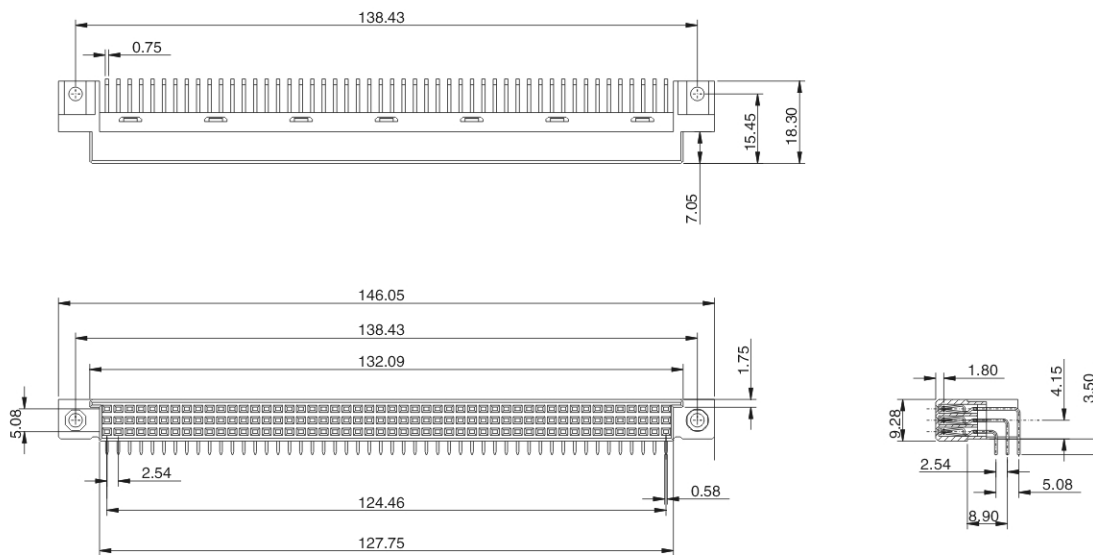

Vertical Female Type R Connectors 150 Position

Option:

- HOUSING:PPS,UL94-V0,COLOR :BLACK .
- CONTACT:PHOSPHOR BRONZE
- Please refer to page 46 for complete part number coding
- Connector with through threaded hole mounting method
- Other variations, please consult factory

Dimensions

Recommended P.C.B. layout

Ordering Information

NO. OF CONTACTS		150
POSITION		a+b+c
TERMINATION	QUALITY	PART NUMBER
3.50 mm	II	131-1-150-6-25-20
3.50 mm	III	131-1-150-6-25-10

Dimensions shown are for reference purpose only, All dimensions are in millimeters unless otherwise specified.