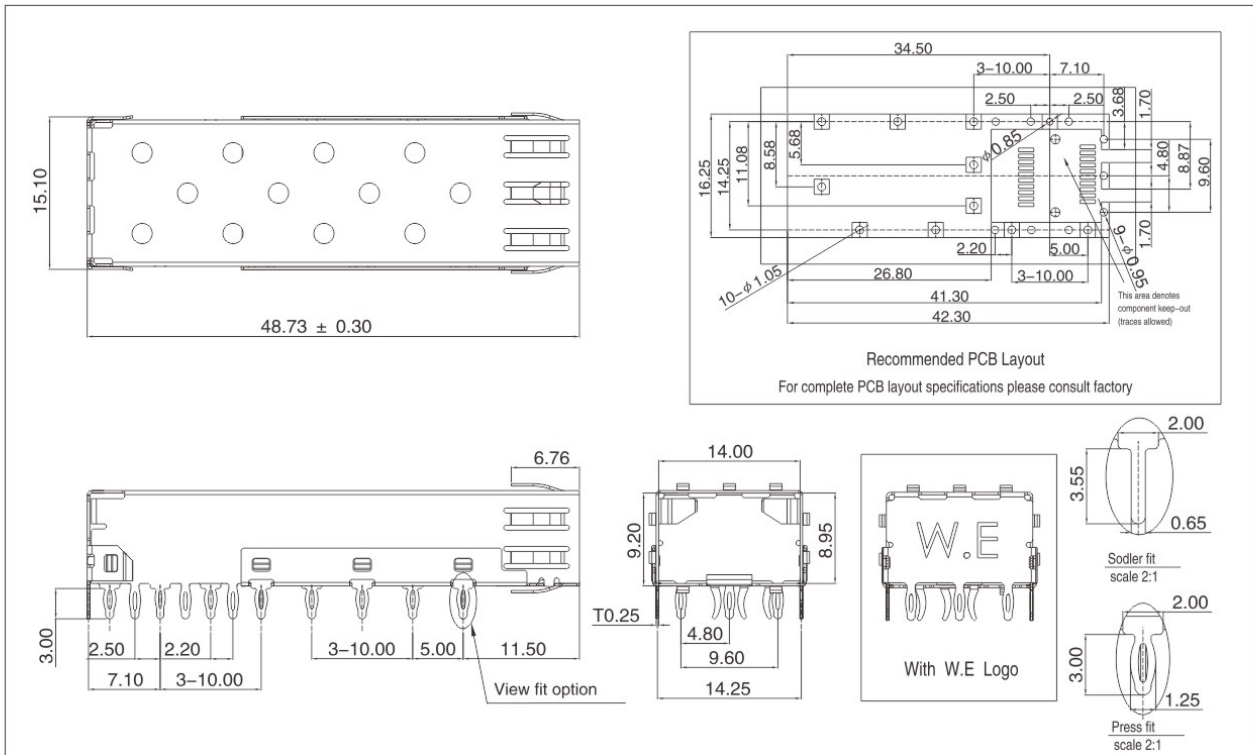

RoHS Compliant

How to order