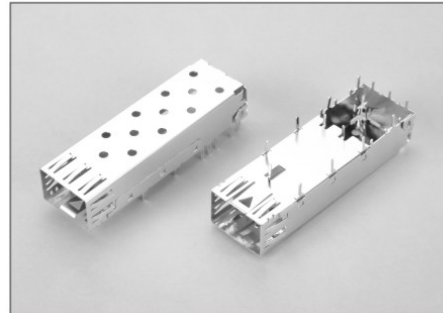

# 860S

## SFP Cages Single Port

### Technical Data :

Material: Phosphor Bronze  
 Plating: Sn over Nickel  
 Use with : Pitch 0.8mm,860 Series