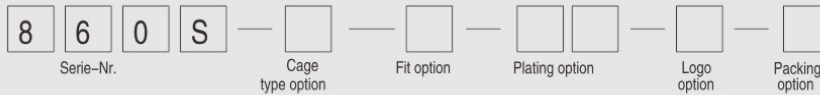

Cage type option	Code
Single port	1

Plating option	Code
Tin plated	50

Packing option	Code
Tray	3

Fit option	Code
Press fit	1
Solder fit	2

Logo option	MOQ	Code
Without W.E logo	5K	0
With W.E logo		1

W.E.