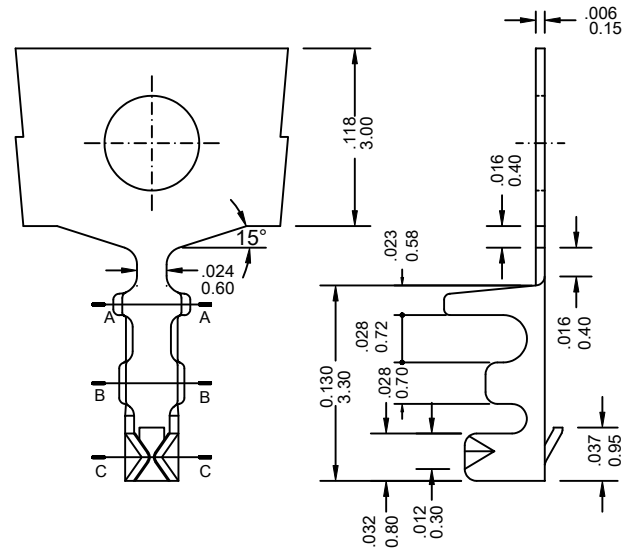

9225-T Series

FEATURES:

- . 9225-T Series Mates with VEN [9225] female connector
- . Accepts AWG 26-32 wire range
- . Material is Phos. Bronze
- . Qty/Reel: 15K PCS

UNIT: INCH
MM

| | | | | |
|---------------------|----|----|----|-----|
| Wire Gauge (AWG) | 26 | 28 | 30 | 32 |
| Pull Out Force (lb) | 6 | 4 | 3 | 1.5 |

Ordering Information 9225-T Series

| Series No. | Material | Contact Plating | |
|---------------|------------------|---|------|
| 9225-T | PS | T | PB |
| 9225-T Series | PS: Phos. Bronze | T: Tin S1: Gold Flash S5: 5u" Gold S10: 10u" Gold S15: 15u" Gold S30: 30u" Gold [S: Selective Gold] | RoHs |

Section A-A

Section B-B

Section C-C

1500-T Series

FEATURES:

- . 1500-T Series Mates with VEN [1500]
- . Accepts AWG 26-30 wire range
- . Material is Phos. Bronze
- . Finish: Tin-Plated
- . Qty/Reel: 15K PCS

UNIT: INCH
MM

| | | | | |
|---------------------|----|----|----|-----|
| Wire Gauge (AWG) | 26 | 28 | 30 | 32 |
| Pull Out Force (lb) | 6 | 4 | 3 | 1.5 |

Ordering Information 1500-T Series

| Series No. | Material | Contact Plating | |
|---------------|------------------|---|------|
| 1500-T | PS | T | PB |
| 1500-T Series | PS: Phos. Bronze | T: Tin S1: Gold Flash S5: 5u" Gold S10: 10u" Gold S15: 15u" Gold S30: 30u" Gold [S: Selective Gold] | RoHs |