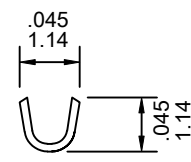

9225-T Series

FEATURES:

- . 9225-T Series Mates with VEN [9225] female connector
- . Accepts AWG 26-32 wire range
- . Material is Phos. Bronze
- . Qty/Reel: 15K PCS

UNIT: INCH
MM

Wire Gauge (AWG)	26	28	30	32
Pull Out Force (lb)	6	4	3	1.5

Ordering Information 9225-T Series

Series No.	Material	Contact Plating	
9225-T	PS	T	PB
9225-T Series	PS: Phos. Bronze	T: Tin S1: Gold Flash S5: 5u" Gold S10: 10u" Gold S15: 15u" Gold S30: 30u" Gold [S: Selective Gold]	RoHs

1500-T Series

FEATURES:

- . 1500-T Series Mates with VEN [1500]
- . Accepts AWG 26-30 wire range
- . Material is Phos. Bronze
- . Finish: Tin-Plated
- . Qty/Reel: 15K PCS

UNIT: INCH
MM

Wire Gauge (AWG)	26	28	30	32
Pull Out Force (lb)	6	4	3	1.5

Ordering Information 1500-T Series

Series No.	Material	Contact Plating	
1500-T	PS	T	PB
1500-T Series	PS: Phos. Bronze	T: Tin S1: Gold Flash S5: 5u" Gold S10: 10u" Gold S15: 15u" Gold S30: 30u" Gold [S: Selective Gold]	RoHs

B-B