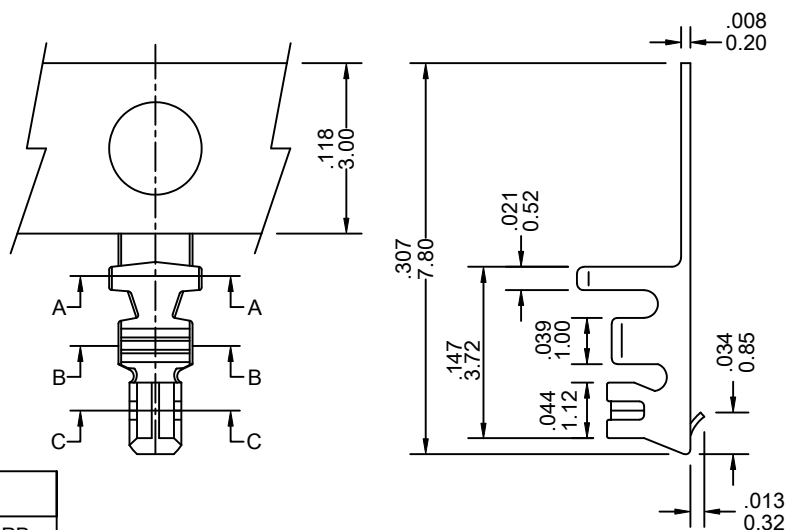

9225-T Series

FEATURES:

- . 9225-T Series Mates with VEN [9225] female connector
- . Accepts AWG 26-32 wire range
- . Material is Phos. Bronze
- . Qty/Reel: 15K PCS

UNIT: INCH
MM

| | | | | |
|---------------------|----|----|----|-----|
| Wire Gauge (AWG) | 26 | 28 | 30 | 32 |
| Pull Out Force (lb) | 6 | 4 | 3 | 1.5 |

Ordering Information 9225-T Series

| Series No. | Material | Contact Plating | |
|---------------|------------------|---|------|
| 9225-T | PS | T | PB |
| 9225-T Series | PS: Phos. Bronze | T: Tin S1: Gold Flash S5: 5u" Gold S10: 10u" Gold S15: 15u" Gold S30: 30u" Gold [S: Selective Gold] | RoHs |

Section A-A

Section B-B

Section C-C

1500-T Series

FEATURES:

- . 1500-T Series Mates with VEN [1500]
- . Accepts AWG 26-30 wire range
- . Material is Phos. Bronze
- . Finish: Tin-Plated
- . Qty/Reel: 15K PCS

UNIT: INCH
MM

| | | | | |
|---------------------|----|----|----|-----|
| Wire Gauge (AWG) | 26 | 28 | 30 | 32 |
| Pull Out Force (lb) | 6 | 4 | 3 | 1.5 |

Ordering Information 1500-T Series

| Series No. | Material | Contact Plating | |
|---------------|------------------|---|------|
| 1500-T | PS | T | PB |
| 1500-T Series | PS: Phos. Bronze | T: Tin S1: Gold Flash S5: 5u" Gold S10: 10u" Gold S15: 15u" Gold S30: 30u" Gold [S: Selective Gold] | RoHs |