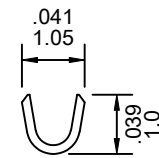

9225-T Series

FEATURES:

- . 9225-T Series Mates with VEN [9225] female connector
- . Accepts AWG 26-32 wire range
- . Material is Phos. Bronze
- . Qty/Reel: 15K PCS

UNIT: INCH
MM

| | | | | |
|---------------------|----|----|----|-----|
| Wire Gauge (AWG) | 26 | 28 | 30 | 32 |
| Pull Out Force (lb) | 6 | 4 | 3 | 1.5 |

Ordering Information 9225-T Series

| Series No. | Material | Contact Plating | |
|---------------|------------------|---|------|
| 9225-T | PS | T | PB |
| 9225-T Series | PS: Phos. Bronze | T: Tin S1: Gold Flash S5: 5u" Gold S10: 10u" Gold S15: 15u" Gold S30: 30u" Gold [S: Selective Gold] | RoHs |

Section A-A

Section B-B

Section C-C

1500-T Series

FEATURES:

- . 1500-T Series Mates with VEN [1500]
- . Accepts AWG 26-30 wire range
- . Material is Phos. Bronze
- . Finish: Tin-Plated
- . Qty/Reel: 15K PCS

UNIT: INCH
MM

| | | | | |
|---------------------|----|----|----|-----|
| Wire Gauge (AWG) | 26 | 28 | 30 | 32 |
| Pull Out Force (lb) | 6 | 4 | 3 | 1.5 |

Ordering Information 1500-T Series

| Series No. | Material | Contact Plating | |
|---------------|------------------|---|------|
| 1500-T | PS | T | PB |
| 1500-T Series | PS: Phos. Bronze | T: Tin S1: Gold Flash S5: 5u" Gold S10: 10u" Gold S15: 15u" Gold S30: 30u" Gold [S: Selective Gold] | RoHs |