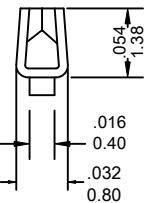

9225-T Series

FEATURES:

- . 9225-T Series Mates with VEN [9225] female connector
- . Accepts AWG 26-32 wire range
- . Material is Phos. Bronze
- . Qty/Reel: 15K PCS

UNIT: INCH
MM

| | | | | |
|---------------------|----|----|----|-----|
| Wire Gauge (AWG) | 26 | 28 | 30 | 32 |
| Pull Out Force (lb) | 6 | 4 | 3 | 1.5 |

Ordering Information 9225-T Series

| Series No. | Material | Contact Plating | |
|---------------|------------------|---|------|
| 9225-T | PS | T | PB |
| 9225-T Series | PS: Phos. Bronze | T: Tin S1: Gold Flash S5: 5u" Gold S10: 10u" Gold S15: 15u" Gold S30: 30u" Gold [S: Selective Gold] | RoHs |

Section A-A

Section B-B

Section C-C

1500-T Series

FEATURES:

- . 1500-T Series Mates with VEN [1500]
- . Accepts AWG 26-30 wire range
- . Material is Phos. Bronze
- . Finish: Tin-Plated
- . Qty/Reel: 15K PCS

UNIT: INCH
MM

| | | | | |
|---------------------|----|----|----|-----|
| Wire Gauge (AWG) | 26 | 28 | 30 | 32 |
| Pull Out Force (lb) | 6 | 4 | 3 | 1.5 |

Ordering Information 1500-T Series

| Series No. | Material | Contact Plating | |
|---------------|------------------|---|------|
| 1500-T | PS | T | PB |
| 1500-T Series | PS: Phos. Bronze | T: Tin S1: Gold Flash S5: 5u" Gold S10: 10u" Gold S15: 15u" Gold S30: 30u" Gold [S: Selective Gold] | RoHs |