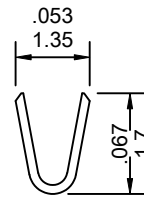

9225-T Series

FEATURES:

- . 9225-T Series Mates with VEN [9225] female connector
- . Accepts AWG 26-32 wire range
- . Material is Phos. Bronze
- . Qty/Reel: 15K PCS

UNIT: INCH
MM

| | | | | |
|---------------------|----|----|----|-----|
| Wire Gauge (AWG) | 26 | 28 | 30 | 32 |
| Pull Out Force (lb) | 6 | 4 | 3 | 1.5 |

Ordering Information 9225-T Series

| Series No. | Material | Contact Plating | |
|---------------|------------------|---|------|
| 9225-T | PS | T | PB |
| 9225-T Series | PS: Phos. Bronze | T: Tin S1: Gold Flash S5: 5u" Gold S10: 10u" Gold S15: 15u" Gold S30: 30u" Gold [S: Selective Gold] | RoHs |

Section A-A

Section B-B

Section C-C

1500-T Series

FEATURES:

- . 1500-T Series Mates with VEN [1500]
- . Accepts AWG 26-30 wire range
- . Material is Phos. Bronze
- . Finish: Tin-Plated
- . Qty/Reel: 15K PCS

UNIT: INCH
MM

| | | | | |
|---------------------|----|----|----|-----|
| Wire Gauge (AWG) | 26 | 28 | 30 | 32 |
| Pull Out Force (lb) | 6 | 4 | 3 | 1.5 |

Ordering Information 1500-T Series

| Series No. | Material | Contact Plating | |
|---------------|------------------|---|------|
| 1500-T | PS | T | PB |
| 1500-T Series | PS: Phos. Bronze | T: Tin S1: Gold Flash S5: 5u" Gold S10: 10u" Gold S15: 15u" Gold S30: 30u" Gold [S: Selective Gold] | RoHs |