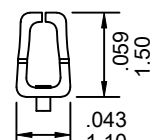

9225-T Series

FEATURES:

- . 9225-T Series Mates with VEN [9225] female connector
- . Accepts AWG 26-32 wire range
- . Material is Phos. Bronze
- . Qty/Reel: 15K PCS

UNIT: INCH
MM

Wire Gauge (AWG)	26	28	30	32
Pull Out Force (lb)	6	4	3	1.5

Ordering Information 9225-T Series

Series No.	Material	Contact Plating	
9225-T	PS	T	PB
9225-T Series	PS: Phos. Bronze	T: Tin S1: Gold Flash S5: 5u" Gold S10: 10u" Gold S15: 15u" Gold S30: 30u" Gold [S: Selective Gold]	RoHs

1500-T Series

FEATURES:

- . 1500-T Series Mates with VEN [1500]
- . Accepts AWG 26-30 wire range
- . Material is Phos. Bronze
- . Finish: Tin-Plated
- . Qty/Reel: 15K PCS

UNIT: INCH
MM

Wire Gauge (AWG)	26	28	30	32
Pull Out Force (lb)	6	4	3	1.5

Ordering Information 1500-T Series

Series No.	Material	Contact Plating	
1500-T	PS	T	PB
1500-T Series	PS: Phos. Bronze	T: Tin S1: Gold Flash S5: 5u" Gold S10: 10u" Gold S15: 15u" Gold S30: 30u" Gold [S: Selective Gold]	RoHs

C-C