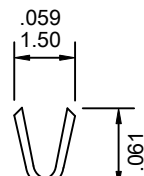

9225-T Series

FEATURES:

- . 9225-T Series Mates with VEN [9225] female connector
- . Accepts AWG 26-32 wire range
- . Material is Phos. Bronze
- . Qty/Reel: 15K PCS

UNIT: INCH
MM

| | | | | |
|---------------------|----|----|----|-----|
| Wire Gauge (AWG) | 26 | 28 | 30 | 32 |
| Pull Out Force (lb) | 6 | 4 | 3 | 1.5 |

Ordering Information 9225-T Series

| Series No. | Material | Contact Plating | |
|---------------|------------------|---|------|
| 9225-T | PS | T | PB |
| 9225-T Series | PS: Phos. Bronze | T: Tin S1: Gold Flash S5: 5u" Gold S10: 10u" Gold S15: 15u" Gold S30: 30u" Gold [S: Selective Gold] | RoHs |

Section A-A

Section B-B

Section C-C

1500-T Series

FEATURES:

- . 1500-T Series Mates with VEN [1500]
- . Accepts AWG 26-30 wire range
- . Material is Phos. Bronze
- . Finish: Tin-Plated
- . Qty/Reel: 15K PCS

UNIT: INCH
MM

| | | | | |
|---------------------|----|----|----|-----|
| Wire Gauge (AWG) | 26 | 28 | 30 | 32 |
| Pull Out Force (lb) | 6 | 4 | 3 | 1.5 |

Ordering Information 1500-T Series

| Series No. | Material | Contact Plating | |
|---------------|------------------|---|------|
| 1500-T | PS | T | PB |
| 1500-T Series | PS: Phos. Bronze | T: Tin S1: Gold Flash S5: 5u" Gold S10: 10u" Gold S15: 15u" Gold S30: 30u" Gold [S: Selective Gold] | RoHs |