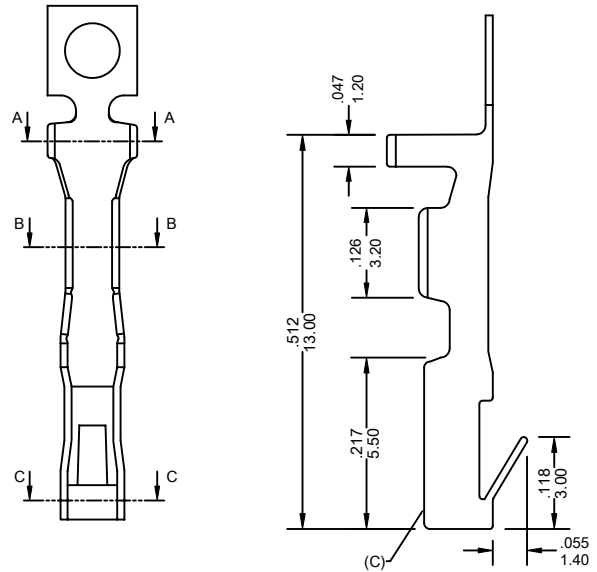

7550-T Series

FEATURES:

- . 7550-T Series Mates with VEN [7550] Series female connector
- . Accepts AWG 18-24 wire range
- . Material is Brass or Phos. Bronze
- . Qty/Reel: 6K PCS

UNIT: INCH
MM

Wire Gauge (AWG)	18	20	22	24
Pull Out Force (lb)	20	15	10	8

Ordering Information

Series No.	Material	Contact Plating	
7550-T	BS	T	PB
7550-T Series	BS: Brass PS: Phos. Bronze	T: Tin S1: Gold Flash S5: 5u" Gold S10: 10u" Gold S15: 15u" Gold S30: 30u" Gold [S: Selective Gold]	RoHs

1080-T Series

FEATURES:

- . 1080-T Series Mates with VEN [1080] Series female connector
- . Accepts AWG 18-24 wire range
- . Material is Brass
- . Qty/Reel: 7K PCS

UNIT: INCH
MM

Wire Gauge (AWG)	18	20	22	24
Pull Out Force (lb)	20	15	10	8

Ordering Information 1080-T Series

Series No.	Material	Contact Plating	
1080-T	BS	T	PB
1080-T Series	BS: Brass	T: Tin S1: Gold Flash S5: 5u" Gold S10: 10u" Gold S15: 15u" Gold S30: 30u" Gold [S: Selective Gold]	RoHs