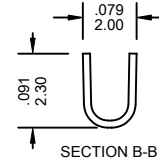

7550-T Series

FEATURES:

- . 7550-T Series Mates with VEN [7550] Series female connector
- . Accepts AWG 18-24 wire range
- . Material is Brass or Phos. Bronze
- . Qty/Reel: 6K PCS

UNIT: INCH
MM

Wire Gauge (AWG)	18	20	22	24
Pull Out Force (lb)	20	15	10	8

Ordering Information

Series No.	Material	Contact Plating	
7550-T	BS	T	PB
7550-T Series	BS: Brass PS: Phos. Bronze	T: Tin S1: Gold Flash S5: 5u" Gold S10: 10u" Gold S15: 15u" Gold S30: 30u" Gold [S: Selective Gold]	RoHs

1080-T Series

FEATURES:

- . 1080-T Series Mates with VEN [1080] Series female connector
- . Accepts AWG 18-24 wire range
- . Material is Brass
- . Qty/Reel: 7K PCS

UNIT: INCH
MM

Wire Gauge (AWG)	18	20	22	24
Pull Out Force (lb)	20	15	10	8

Ordering Information 1080-T Series

Series No.	Material	Contact Plating	
1080-T	BS	T	PB
1080-T Series	BS: Brass	T: Tin S1: Gold Flash S5: 5u" Gold S10: 10u" Gold S15: 15u" Gold S30: 30u" Gold [S: Selective Gold]	RoHs