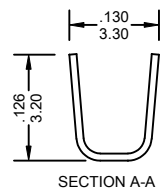

7550-T Series

FEATURES:

- . 7550-T Series Mates with VEN [7550] Series female connector
- . Accepts AWG 18-24 wire range
- . Material is Brass or Phos. Bronze
- . Qty/Reel: 6K PCS

UNIT: INCH
MM

Wire Gauge (AWG)	18	20	22	24
Pull Out Force (lb)	20	15	10	8

Ordering Information

Series No.	Material	Contact Plating	
7550-T	BS	T	PB
7550-T Series	BS: Brass PS: Phos. Bronze	T: Tin S1: Gold Flash S5: 5u" Gold S10: 10u" Gold S15: 15u" Gold S30: 30u" Gold [S: Selective Gold]	RoHs

1080-T Series

FEATURES:

- . 1080-T Series Mates with VEN [1080] Series female connector
- . Accepts AWG 18-24 wire range
- . Material is Brass
- . Qty/Reel: 7K PCS

UNIT: INCH
MM

Wire Gauge (AWG)	18	20	22	24
Pull Out Force (lb)	20	15	10	8

Ordering Information 1080-T Series

Series No.	Material	Contact Plating	
1080-T	BS	T	PB
1080-T Series	BS: Brass	T: Tin S1: Gold Flash S5: 5u" Gold S10: 10u" Gold S15: 15u" Gold S30: 30u" Gold [S: Selective Gold]	RoHs