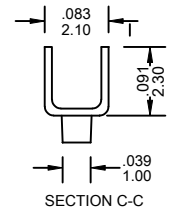

7550-T Series

FEATURES:

- . 7550-T Series Mates with VEN [7550] Series female connector
- . Accepts AWG 18-24 wire range
- . Material is Brass or Phos. Bronze
- . Qty/Reel: 6K PCS

UNIT: INCH
MM

Wire Gauge (AWG)	18	20	22	24
Pull Out Force (lb)	20	15	10	8

Ordering Information

Series No.	Material	Contact Plating	
7550-T	BS	T	PB
7550-T Series	BS: Brass PS: Phos. Bronze	T: Tin S1: Gold Flash S5: 5u" Gold S10: 10u" Gold S15: 15u" Gold S30: 30u" Gold [S: Selective Gold]	RoHs

1080-T Series

FEATURES:

- . 1080-T Series Mates with VEN [1080] Series female connector
- . Accepts AWG 18-24 wire range
- . Material is Brass
- . Qty/Reel: 7K PCS

UNIT: INCH
MM

Wire Gauge (AWG)	18	20	22	24
Pull Out Force (lb)	20	15	10	8

Ordering Information 1080-T Series

Series No.	Material	Contact Plating	
1080-T	BS	T	PB
1080-T Series	BS: Brass	T: Tin S1: Gold Flash S5: 5u" Gold S10: 10u" Gold S15: 15u" Gold S30: 30u" Gold [S: Selective Gold]	RoHs