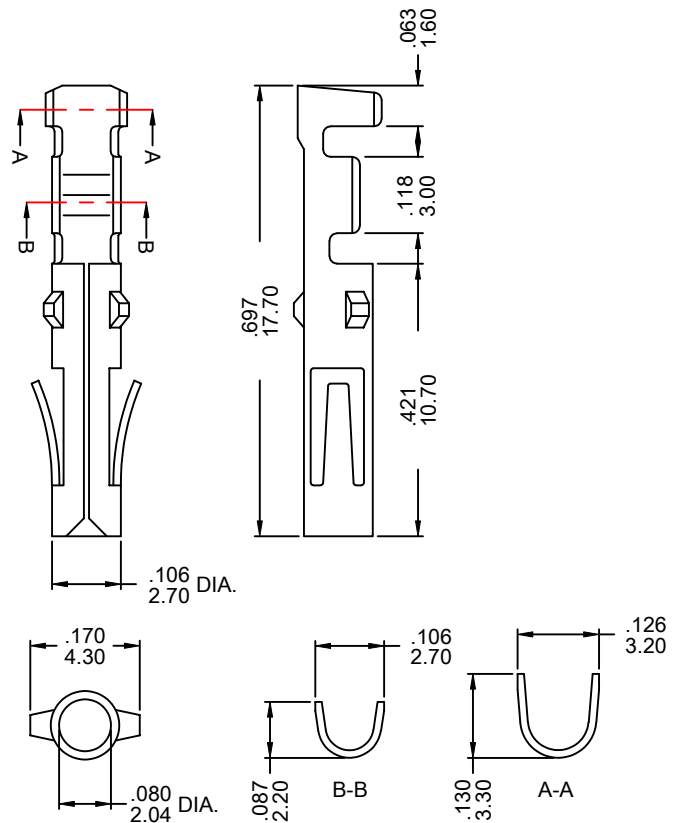

### FEATURES:

- . 2430-T Series Mates with VEN [2430] series female connector
- . Accepts AWG 18-26 wire range
- . Material is Brass or Phos. Bronze
- . Qty/Reel: 7K PCS

UNIT: INCH  
MM

Wire Gauge (AWG)	18	20	22	24	26
Pull out Force (lb)	20.0	15.0	12.0	8.0	6.0

### Ordering Information

Series No.	Material	Contact Plating	
2430-T	BS	T	PB
2430-T Series	BS: Brass PS: Phos.Bronze	T: Tin S1: Gold Flash S5: 5u" Gold S10: 10u" Gold S15: 15u" Gold S30: 30u" Gold [S: Selective Gold]	RoHs

### FEATURES:

- . 2440-T Series Mates with VEN [2440] series female connector
- . Accepts AWG 18-26 wire range
- . Material is Brass or Phos. Bronze
- . Qty/Reel: 7K PCS

UNIT: INCH  
MM

Wire Gauge (AWG)	18	20	22	24	26
Pull out Force (lb)	20.0	15.0	12.0	8.0	6.0

### Ordering Information

Series No.	Material	Contact Plating	
2440-T	BS	T	PB
2440-T Series	BS: Brass PS: Phos.Bronze	T: Tin S1: Gold Flash S5: 5u" Gold S10: 10u" Gold S15: 15u" Gold S30: 30u" Gold [S: Selective Gold]	RoHs