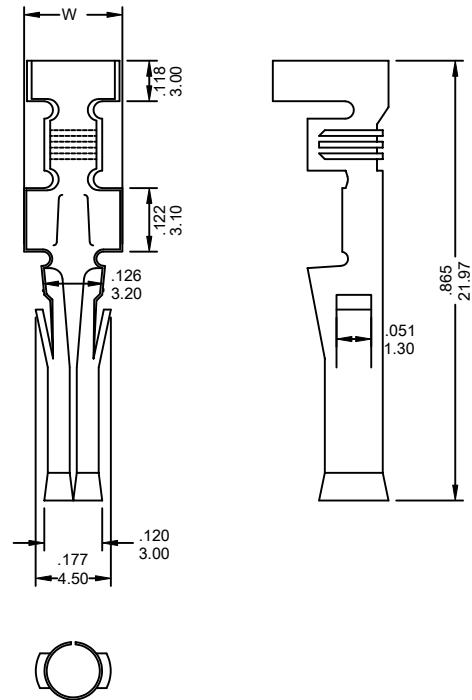

### FEATURES:

- . 2360-TF-T Series Mates with VEN [2360-F] and [2360-FA], [2631-F] female connector
- . Accepts AWG 14-22 wire range
- . Material is Brass
- . Qty/Reel: 4K PCS

Wire Gauge (AWG)	14	16	18	20	22
Pull Out Force (lb)	35	30	20	15	10

UNIT: INCH  
MM

### Ordering Information

Series No.	Terminal Type	Material	Contact Plating	
2360-TF	TL	TBS	T	PB
2360-TF-TL (Low Type W:3.8mm)	TBS: Brass	T: Tin S1: Gold Flash S5: 5u" Gold S10: 10u" Gold S15: 15u" Gold S30: 30u" Gold [S: Selective Gold]	RoHs	
2360-TF-TH (High Type W:4.3mm)				
2360-TF-TL #18~22				
2360-TF-TH #18~14				
2360-TF-TBS-T-中-PB (Middle Type W:4.9mm)				#14~22

### FEATURES:

- . 2360-TM-T Series Mates with VEN [2360-M] and [2360-MA], [2631-M], [2361-MA] male connector
- . Accepts AWG 14-22 wire range
- . Material is Brass
- . Qty/Reel: 4K PCS

Wire Gauge (AWG)	14	16	18	20	22
Pull Out Force (lb)	35	30	20	15	10