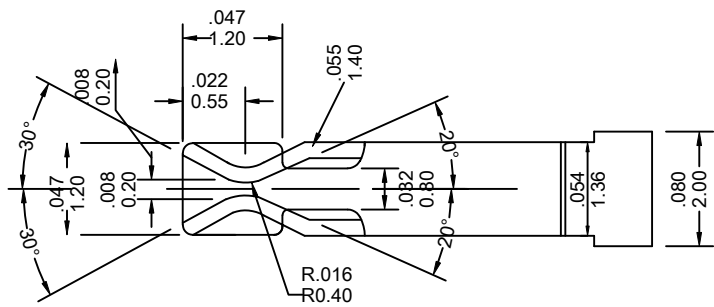

### FEATURES:

- . 2040-T Series Mates with VEN [2040] Series female connector
- . Accepts AWG 22-28 wire range
- . Material is Brass or Phos. Bronze
- . Qty/Reel: 10K PCS

UNIT: INCH  
MM

### Ordering Information

Series No.	Material	Contact Plating	
2040-T	PS	T	PB
2040-T Series	PS: Phos.Bronze BS: Brass	T: Tin S1: Gold Flash S5: 5u" Gold S10: 10u" Gold S15: 15u" Gold S30: 30u" Gold [S: Selective Gold]	RoHs

Wire Gauge (AWG)	22	24	26	28
Pull Out Force (lb)	10	8	6	4

### FEATURES:

- . 2020-T Series Mates with VEN [2020] Series female connector
- . Accepts AWG 24-28 wire range
- . Material is Brass or Phos. Bronze
- . Qty/Reel: 10K PCS

UNIT: INCH  
MM

Wire Gauge (AWG)	24	26	28
Pull Out Force (lb)	8	6	4