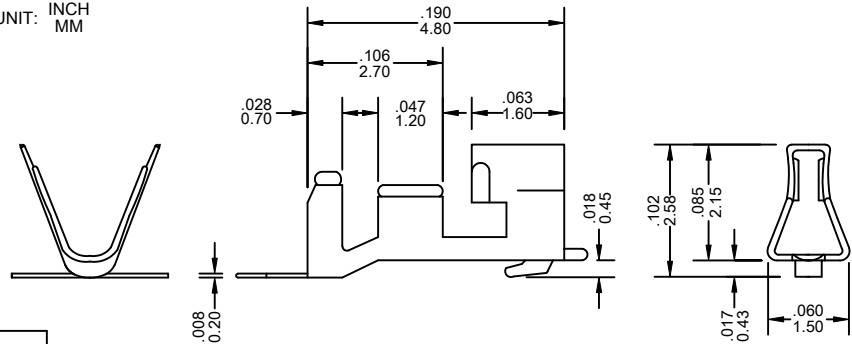

### FEATURES:

- . 2040-T Series Mates with VEN [2040] Series female connector
- . Accepts AWG 22-28 wire range
- . Material is Brass or Phos. Bronze
- . Qty/Reel: 10K PCS

UNIT: INCH  
MM

### Ordering Information

Series No.	Material	Contact Plating	
2040-T	PS	T	PB
2040-T Series	PS: Phos.Bronze BS: Brass	T: Tin S1: Gold Flash S5: 5u" Gold S10: 10u" Gold S15: 15u" Gold S30: 30u" Gold [S: Selective Gold]	RoHs

Wire Gauge (AWG)	22	24	26	28
Pull Out Force (lb)	10	8	6	4

### FEATURES:

- . 2020-T Series Mates with VEN [2020] Series female connector
- . Accepts AWG 24-28 wire range
- . Material is Brass or Phos. Bronze
- . Qty/Reel: 10K PCS

UNIT: INCH  
MM

Wire Gauge (AWG)	24	26	28
Pull Out Force (lb)	8	6	4