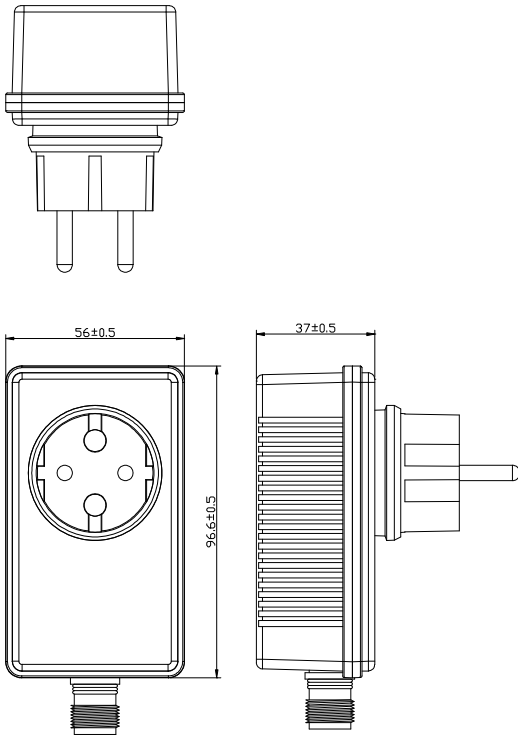

TDC Power Products Co.,Ltd
Cheng Yen Electronic Co.,Ltd

SA8E-320-0380WMT

INPUT VOLTAGE : 220~240VAC
OUTPUT VOLTAGE : 32VDC

SWITCHING POWER SUPPLY SPECIFICATION REV:1-0

Drawing:

ELECTRONICAL SPECIFICATION

INPUT VOLTAGE : 220~240 Vac INPUT RANGE VOLTAGE 200~264 Vac
 INPUT FREQUENCY : 50 Hz INPUT RANGE FREQUENCY 47~53 Hz
 INPUT CURRENT : 0.197 Amp. rms. at 240 Vac
 INRUSH CURRENT : 50 Amp. peak at 240 Vac
 Tested At Max. load 25°C , Cold start

OUTPUT VOLTAGE : 32 V
 REGULATION : ± 5 %
 MIN. LOAD CURRENT : 0 A MAX LOAD CURRENT: 0.38 A
 LOOP 1 LOAD CURRENT : 0.095 A
 LOOP 2 LOAD CURRENT : 0.095 A
 LOOP 3 LOAD CURRENT : 0.095 A
 LOOP 4 LOAD CURRENT : 0.095 A
 TOTAL OUTPUT : 12.1 W
 POWER EFFICIENCY : 72.3% Min. at 200~240 Vac 50 Hz, Max. load.
 OVER CURRENT PROTECTION , SHORT CIRCUIT PROTECTION(LATCHED SHUTDOWN)
 OVER POWER PROTECTION : 35 W
 OVER VOLTAGE PROTECTION : 36 Vdc Max.
 TRANSFORMER BUILD 8 FUNCTIONAL CONTROLLER
 1.COMBINATION 2.IN WAVES 3.SEQUENTIAL 4.SLO GLO
 5.CHASING/FLASH 6.SLOW FADE 7.TWINKLE/FLASH 8.STEADY ON

MECHANICAL SPECIFICATION

Dimensions : 96.6(L) * 56 (W) *37(H)mm (Tolerance as drawing)
 Weight : 215 g Max.
 Operating Temperature : 0°C To 40°C
 Storage Temperature : -15°C To 50°C
 Relative Temperature : 40°C ± 2°C
 MTBF: 50,000 hrs to MIL-HDBK-217F Warranty: 2 years

Input : DIRECT PLUG-IN

Output : 5Pin Φ2.35 waterproof
 Female socket BK

LABEL: SIZE:40*80.7mm

TDCpower LED Transformer
 MODEL : SA8E-320-0380WMT
 PRI : 220-240V~ 50Hz 0.197A Max.
 SEC : 32 V ~: 0.38 A Tc: 60 °C
 SHORT CIRCUIT PROTECTION ta: 40 °C