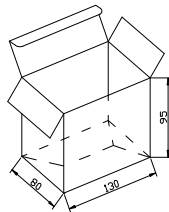

MECHANICAL SPECIFICATION

Dimensions : 96.6(L) * 56 (W) *37(H)mm (Tolerance as drawing)
 Weight : 215 g Max.
 Operating Temperature : 0°C To 40°C
 Storage Temperature : -15°C To 50°C
 Relative Temperature : 40°C ± 2°C
 MTBF: 50,000 hrs to MIL-HDBK-217F Warranty: 2 years

Input : DIRECT PLUG-IN

Output : 5Pin Φ2.35 waterproof
 Female socket BK

LABEL: SIZE:40*80.7mm

TDCpower LED Transformer
 MODEL : SA8E-320-0380WMT
 PRI : 220-240V~ 50Hz 0.197A Max.
 SEC : 32 V ~: 0.38 A Tc: 60 °C
 SHORT CIRCUIT PROTECTION ta: 40 °C

RELATIVE HUMIDITY 85% RH. Non-condensing

INNER BOX:

Material: WEB
BOX: 130*80*95mm

CARTON: 540*420*305mm

Material:K=A No Nail
Q'TY: 60 PCS
N.W.: 13 KGS
G.W.: 15 KGS
MEAS: 2.44 CUFT

photo