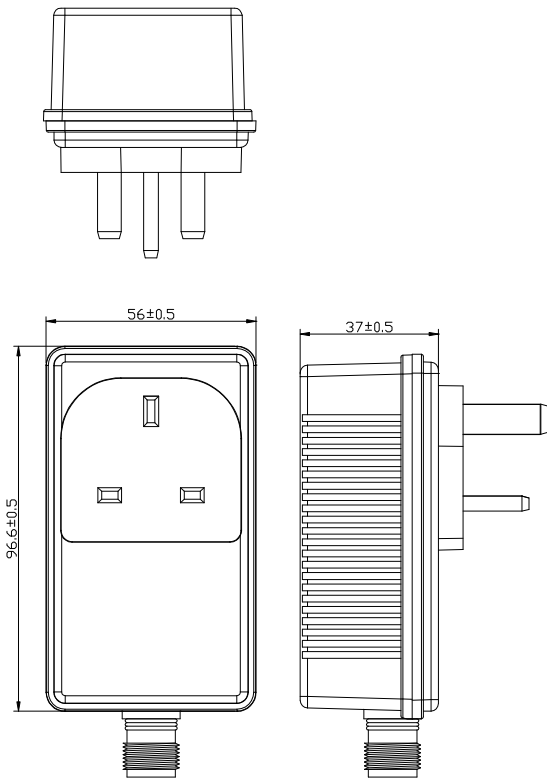

TDC Power Products Co.,Ltd
Cheng Yen Electronic Co.,Ltd

SA8B-280-0430MT

INPUT VOLTAGE : 220~240VAC
OUTPUT VOLTAGE : 28VDC

SWITCHING POWER SUPPLY SPECIFICATION REV:1-0

Drawing: