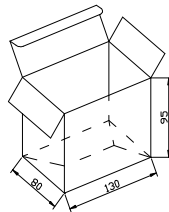

### MECHANICAL SPECIFICATION

Dimensions : 96.6(L) \* 56 (W) \* 37(H)mm (Tolerance as drawing)  
 Weight : 215 g Max.  
 Operating Temperature : 0°C To 40°C  
 Storage Temperature : -15°C To 50°C  
 Relative Temperature : 40°C ± 2°C  
 MTBF: 50,000 hrs to MIL-HDBK-217F    Warranty: 2 years

### INNER BOX:

Material: WEB  
 BOX: 130\*80\*95mm

CARTON: 540\*420\*305mm

Material:K=A No Nail  
 Q'TY: 60 PCS  
 N.W.: 13 KGS  
 G.W.: 15 KGS  
 MEAS: 2.44 CUFT