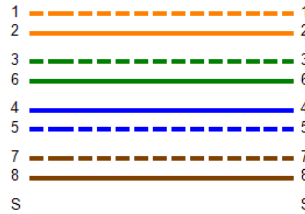

Wire Map (T568B)
PASS