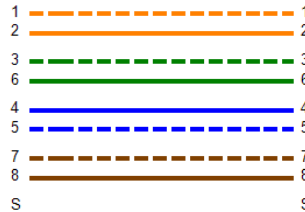

Main Adapter: DTX-PC5E/MN

Remote Adapter: DTX-PC5E/SR

Length (ft)	[Pair 78]	3
Prop. Delay (ns)	[Pair 12]	6
Delay Skew (ns)	[Pair 12]	1
Resistance (ohms)	[Pair 36]	0.2

Wire Map (T568B)
PASS

	Worst Case Margin		Worst Case Value	
PASS	MAIN	SR	MAIN	SR
Worst Pair	36-45		12-36	
NEXT (dB)	2.9		3.6	
Freq. (MHz)	44.5		100.0	
Limit (dB)	47.0		40.1	