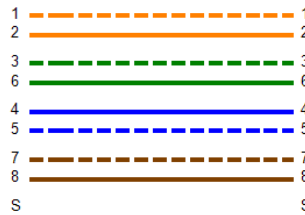

Worst Case Margin Worst Case Value