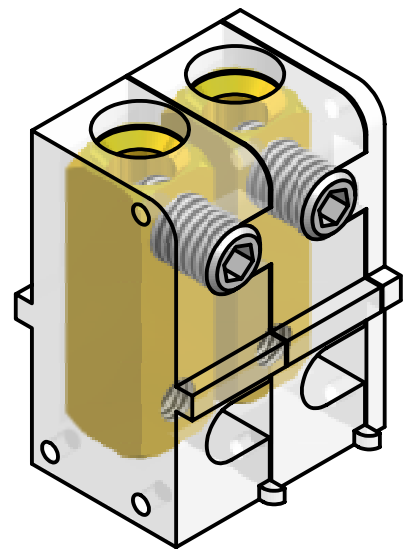

M4x0.7 - 6H
2-M4X6 Headless Hex. Screw

Ø4.6 -13.5 DEEP

Material:
Housing: Clear Polycarbonate
Terminal: Gold Plated Brass
Suitable for wire size: #10 wire

UNLESS OTHERWISE SPECIFIED DIMENSIONS ARE IN MM TOLERANCE DECIMALS ANGULAR X ± 0.5 ±2' XX ± 0.25 DO NOT SCALE DRAWING	CUSTOMER NO.	JENN FENG ELECTRIC INDUSTRIAL CO., LTD
	DRAWN BY David	
	CHECKED BY 張文寶	Amplifier Terminal Block
	APPROVED BY 鄭文和	PART NO. T-534R10#(2P)
MATERIAL	DATE 2006/8/7	DRAWING NO. BA04103001
REV 1.1	SCALE	