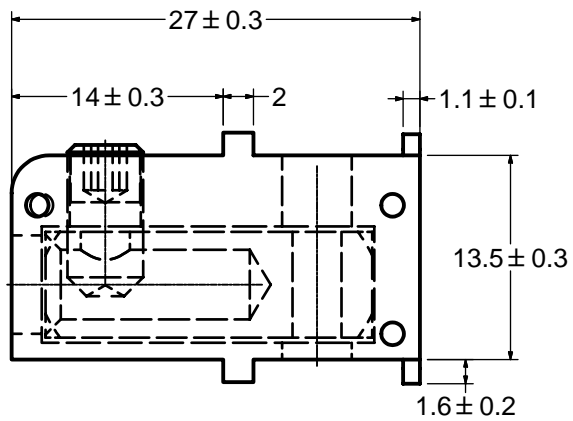

M4x0.7 - 6H
2-M4X6 Headless Hex. Screw

Ø4.6 -13.5 DEEP

Material:
Housing: Clear Polycarbonate
Terminal: Gold Plated Brass
Suitable for wire size: #10 wire

UNLESS OTHERWISE SPECIFIED DIMENSIONS ARE IN MM TOLERANCE DECIMALS ANGULAR X ± 0.5 ±2' XX ± 0.25 DO NOT SCALE DRAWING	CUSTOMER NO.	JENN FENG ELECTRIC INDUSTRIAL CO., LTD
	DRAWN BY David	
	CHECKED BY 張文寶	Amplifier Terminal Block
	APPROVED BY 鄭文和	PART NO. T-534R10#(2P)
MATERIAL	DATE 2006/8/7	DRAWING NO. BA04103001
REV 1.1	SCALE	