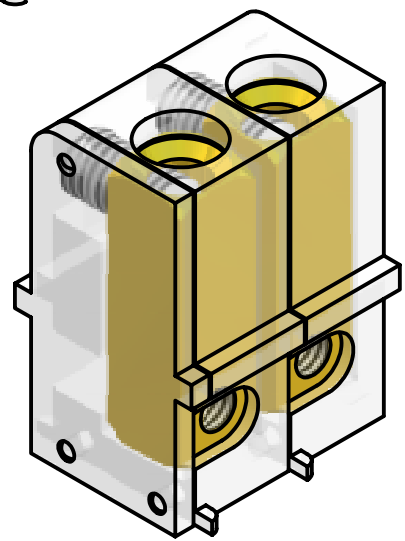

M4x0.7 - 6H
2-M4X6 Headless Hex. Screw

Ø4.6 -13.5 DEEP

Material:
Housing: Clear Polycarbonate
Terminal: Gold Plated Brass
Suitable for wire size: #10 wire

UNLESS OTHERWISE SPECIFIED DIMENSIONS ARE IN MM TOLERANCE DECIMALS ANGULAR X ± 0.5 ±2' XX ± 0.25 DO NOT SCALE DRAWING	CUSTOMER NO.	JENN FENG ELECTRIC INDUSTRIAL CO., LTD
	DRAWN BY David	
	CHECKED BY 張文寶	Amplifier Terminal Block
	APPROVED BY 鄭文和	PART NO. T-534R10#(2P)
MATERIAL	DATE 2006/8/7	DRAWING NO. BA04103001
REV 1.1	SCALE	