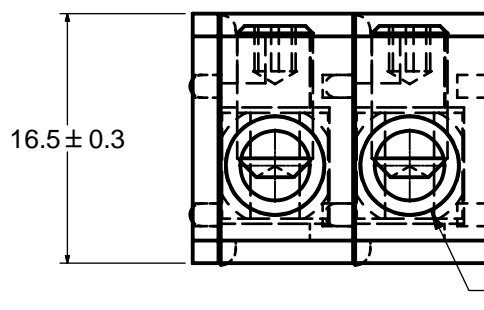

M4x0.7 - 6H
2-M4X6 Headless Hex. Screw

Ø4.6 -13.5 DEEP

Material:
Housing: Clear Polycarbonate
Terminal: Gold Plated Brass
Suitable for wire size: #10 wire

UNLESS OTHERWISE SPECIFIED DIMENSIONS ARE IN MM TOLERANCE DECIMALS ANGULAR X ± 0.5 ±2' XX ± 0.25 DO NOT SCALE DRAWING	CUSTOMER NO.	JENN FENG ELECTRIC INDUSTRIAL CO., LTD
	DRAWN BY David	
	CHECKED BY 張文寶	Amplifier Terminal Block
	APPROVED BY 鄭文和	PART NO. T-534R10#(2P)
MATERIAL	DATE 2006/8/7	DRAWING NO. BA04103001
REV 1.1	SCALE	