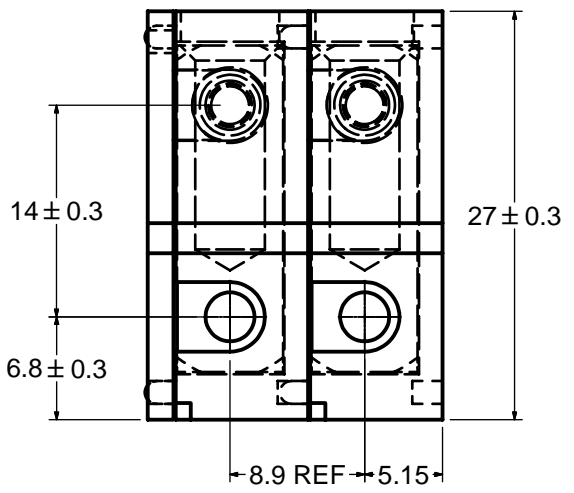

M4x0.7 - 6H
2-M4X6 Headless Hex. Screw

Ø4.6 -13.5 DEEP

Material:
Housing: Clear Polycarbonate
Terminal: Gold Plated Brass
Suitable for wire size: #10 wire

UNLESS OTHERWISE SPECIFIED DIMENSIONS ARE IN MM TOLERANCE DECIMALS ANGULAR X ± 0.5 ±2' XX ± 0.25 DO NOT SCALE DRAWING	CUSTOMER NO.	JENN FENG ELECTRIC INDUSTRIAL CO., LTD
	DRAWN BY David	
	CHECKED BY 張文寶	Amplifier Terminal Block
	APPROVED BY 鄭文和	PART NO. T-534R10#(2P)
MATERIAL	DATE 2006/8/7	DRAWING NO. BA04103001
REV 1.1	SCALE	