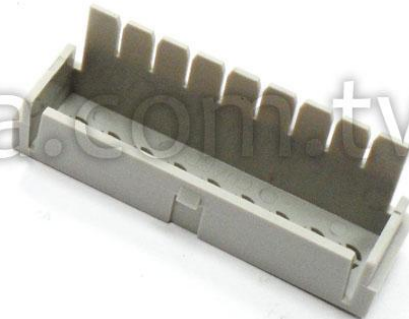

D3MG

CONTENT

D3MG

FRONT VIEW

BACK VIEW

FRONT VIEW

BACK VIEW

D3MG

Dimension(mm): 53.3mm x 90.2mm x 57.5mm

EXAMPLE

RECOMMENDED SCREW
M2.6X10mm(OR LONGER)
PAN HEAD

ON THE WALL

WITH THE DIN RAIL